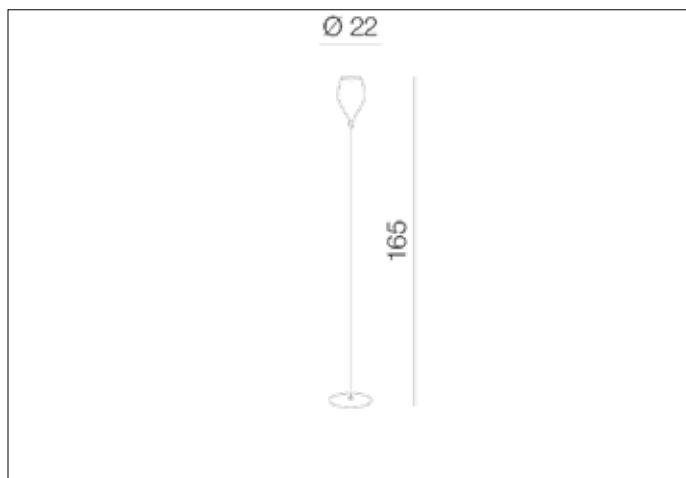

**AZzardo**<sup>®</sup>  
LIGHTING

IZZA WHITE  
AZ1077, EAN 5901238410775

## Dimensions height / width / length [cm] Product Specifications

Product	165 x 22 x N/A
Mounting inlet:	N/A x N/A x N/A
Ceiling base:	N/A x N/A x N/A
Shades	21 x 13 x N/A

Line	DECORATIVE
Type	Floor
Type of track	N/A
Colour	Shiny White
Material	Glass / Metal
Light source	1
Type of socket	E14
Lumens	N/A
Kelvins	N/A
Beam angle	N/A
Dimmable	N/A
CCT	N/A
RGB	N/A
RA	N/A
App remote control	N/A
Remote control	N/A
Voltage	230V
Power	max LED 40W
Switch location	On the wire
Protection class	IP20
Tilt	N/A
Rotation	N/A

## Shipping info height / width / length [cm]

BOX 1:	10 x 31 x 31
BOX 2:	19 x 19 x 150
BOX 3:	N/A x N/A x N/A
Net weight [kg]	4,6
Gross weight [kg]	5,2