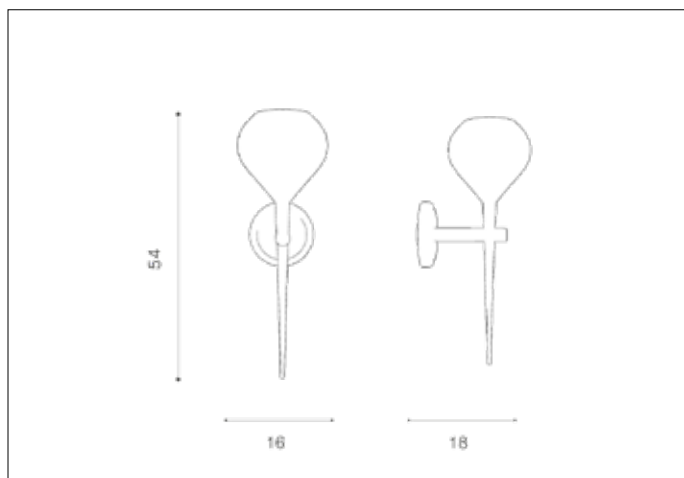

**AZzardo**<sup>®</sup>  
LIGHTING

AGA WALL RED  
AZ1075, EAN 5901238410751

## Dimensions height / width / length [cm] Product Specifications

Product	54 x 16 x 18
Mounting inlet:	N/A x N/A x N/A
Ceiling base:	N/A x N/A x N/A
Shades	17 x 16 x N/A

Line	DECORATIVE
Type	Wall
Type of track	N/A
Colour	Red
Material	Metal / Glass
Light source	1
Type of socket	E14
Lumens	N/A
Kelvins	N/A
Beam angle	N/A
Dimmable	N/A
CCT	N/A
RGB	N/A
RA	N/A
App remote control	N/A
Remote control	N/A
Voltage	230V
Power	max LED 40W
Switch location	N/A
Protection class	IP20
Tilt	N/A
Rotation	N/A

## Shipping info height / width / length [cm]

BOX 1:	27 x 27 x 35
BOX 2:	N/A x N/A x N/A
BOX 3:	N/A x N/A x N/A
Net weight [kg]	1,3
Gross weight [kg]	1,5