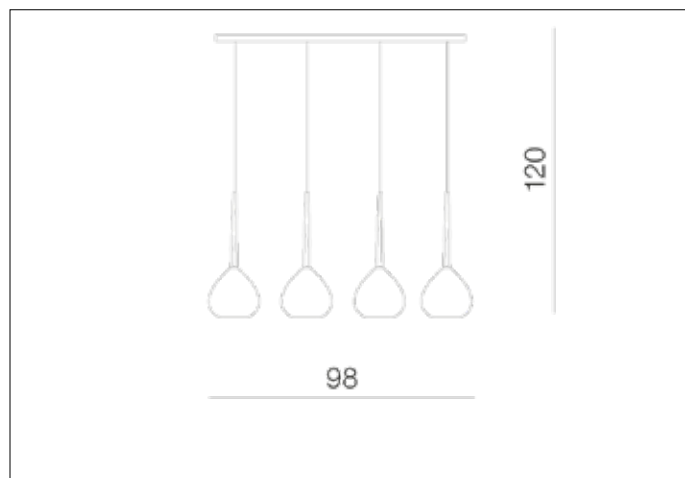

AZzardo[®]
LIGHTING

AGA 4 BLACK
AZ1067, EAN 5901238410676

Dimensions height / width / length [cm] Product Specifications

Product	120 x 98 x 16
Mounting inlet:	N/A x N/A x N/A
Ceiling base:	2,5 x 82 x 7
Shades	17 x 16 x N/A

Line	DECORATIVE
Type	Pendant
Type of track	N/A
Colour	Black
Material	Metal / Glass
Light source	4
Type of socket	E14
Lumens	N/A
Kelvins	N/A
Beam angle	N/A
Dimmable	N/A
CCT	N/A
RGB	N/A
RA	N/A
App remote control	N/A
Remote control	N/A
Voltage	230V
Power	max LED 40W
Switch location	N/A
Protection class	IP20
Tilt	N/A
Rotation	N/A

Shipping info height / width / length [cm]

BOX 1:	36 x 20 x 110
BOX 2:	N/A x N/A x N/A
BOX 3:	N/A x N/A x N/A
Net weight [kg]	4,8
Gross weight [kg]	5,3

Energy efficiency

N/A

Azzardo Sp. z o.o.
ul. Strzeszyńska 33 60-479 Poznań,
NIP: 929-185-75-07