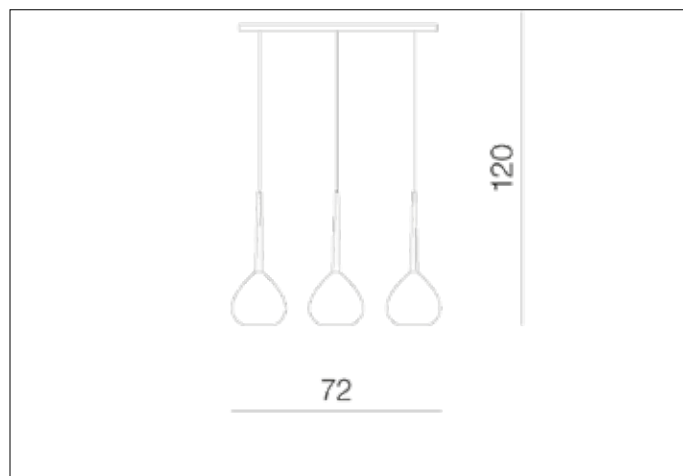

AZzardo[®]
LIGHTING

AGA 3 RED

AZ1066, EAN 5901238410669

Dimensions height / width / length [cm] Product Specifications

Product	120 x 72 x 16
Mounting inlet:	N/A x N/A x N/A
Ceiling base:	2,5 x 56 x 7
Shades	17 x 16 x N/A

Line	DECORATIVE
Type	Pendant
Type of track	N/A
Colour	Red
Material	Metal / Glass
Light source	3
Type of socket	E14
Lumens	N/A
Kelvins	N/A
Beam angle	N/A
Dimmable	N/A
CCT	N/A
RGB	N/A
RA	N/A
App remote control	N/A
Remote control	N/A
Voltage	230V
Power	max LED 40W
Switch location	N/A
Protection class	IP20
Tilt	N/A
Rotation	N/A

Shipping info height / width / length [cm]

BOX 1:	26 x 30 x 72
BOX 2:	N/A x N/A x N/A
BOX 3:	N/A x N/A x N/A
Net weight [kg]	3,6
Gross weight [kg]	4

Energy efficiency

N/A

Azzardo Sp. z o.o.
ul. Strzeszyńska 33 60-479 Poznań,
NIP: 929-185-75-07