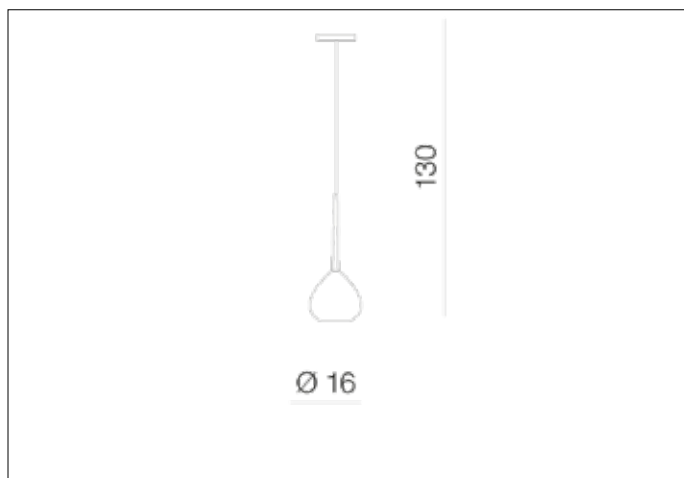

AZzardo[®]
LIGHTING

AGA 1 WHITE
AZ1062, EAN 5901238410621

Dimensions height / width / length [cm] Product Specifications

Product	130 x 16 x 16
Mounting inlet:	N/A x N/A x N/A
Ceiling base:	4 x 10 x N/A
Shades	17 x 16 x N/A

Line	DECORATIVE
Type	Pendant
Type of track	N/A
Colour	White
Material	Metal / Glass
Light source	1
Type of socket	E14
Lumens	N/A
Kelvins	N/A
Beam angle	N/A
Dimmable	N/A
CCT	N/A
RGB	N/A
RA	N/A
App remote control	N/A
Remote control	N/A
Voltage	230V
Power	max LED 40W
Switch location	N/A
Protection class	IP20
Tilt	N/A
Rotation	N/A

Shipping info height / width / length [cm]

BOX 1:	26 x 31 x 31
BOX 2:	N/A x N/A x N/A
BOX 3:	N/A x N/A x N/A
Net weight [kg]	1,1
Gross weight [kg]	1,3

Energy efficiency

N/A

Azzardo Sp. z o.o.
ul. Strzeszyńska 33 60-479 Poznań,
NIP: 929-185-75-07