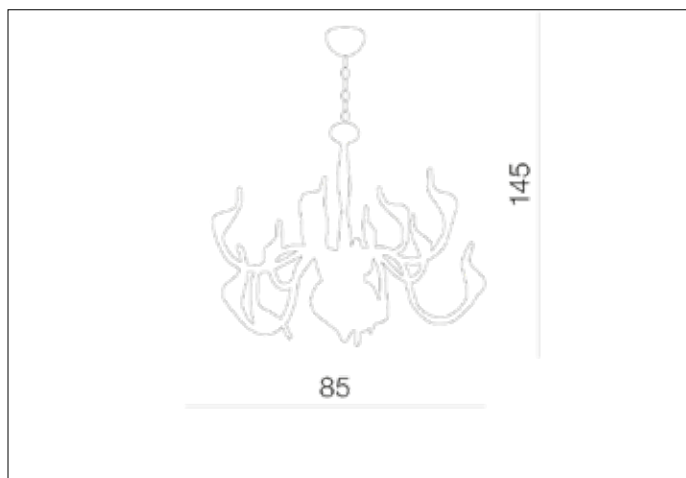

AZzardo[®]
LIGHTING

SNAKE 2 BLACK
AZ1048, EAN 5901238410485

Dimensions height / width / length [cm] Product Specifications

Product	145 x 85 x N/A
Mounting inlet:	N/A x N/A x N/A
Ceiling base:	6 x 21 x N/A
Shades	N/A x N/A x N/A

Line	DECORATIVE
Type	Pendant
Type of track	N/A
Colour	Black
Material	Metal
Light source	15
Type of socket	G4
Lumens	N/A
Kelvins	N/A
Beam angle	N/A
Dimmable	N/A
CCT	N/A
RGB	N/A
RA	N/A
App remote control	N/A
Remote control	N/A
Voltage	12V
Power	max LED 300W
Switch location	N/A
Protection class	IP20
Tilt	N/A
Rotation	N/A

Shipping info height / width / length [cm]

BOX 1:	24 x 75 x 75
BOX 2:	N/A x N/A x N/A
BOX 3:	N/A x N/A x N/A
Net weight [kg]	7,7
Gross weight [kg]	8,5

Energy efficiency

N/A

Azzardo Sp. z o.o.
ul. Strzeszyńska 33 60-479 Poznań,
NIP: 929-185-75-07