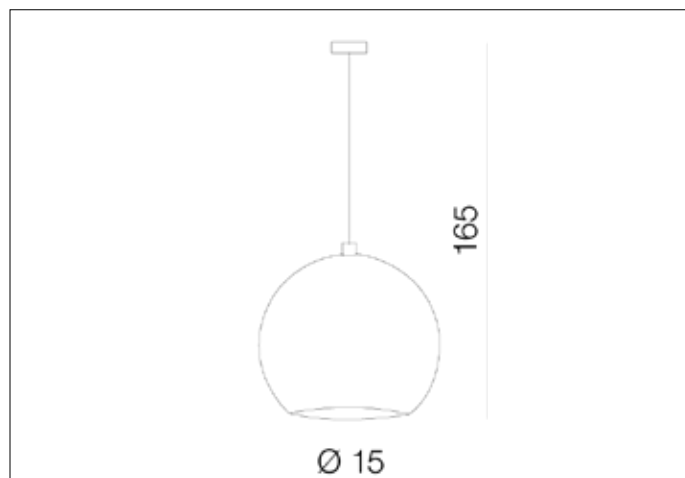

AZzardo[®]
LIGHTING

NOA 1 CHROME
AZ1045, EAN 5901238410454

Dimensions height / width / length [cm] Product Specifications

Product	165 x 15 x N/A
Mounting inlet:	N/A x N/A x N/A
Ceiling base:	2,5 x 12 x N/A
Shades	12 x 15 x N/A

Line	DECORATIVE
Type	Pendant
Type of track	N/A
Colour	Chrome / White
Material	Aluminium / Metal
Light source	1
Type of socket	E14
Lumens	N/A
Kelvins	N/A
Beam angle	N/A
Dimmable	N/A
CCT	N/A
RGB	N/A
RA	N/A
App remote control	N/A
Remote control	N/A
Voltage	230V
Power	max LED 40W
Switch location	N/A
Protection class	IP20
Tilt	N/A
Rotation	N/A

Shipping info height / width / length [cm]

BOX 1:	21 x 17 x 17
BOX 2:	N/A x N/A x N/A
BOX 3:	N/A x N/A x N/A
Net weight [kg]	0,7
Gross weight [kg]	0,8

Energy efficiency

N/A

Azzardo Sp. z o.o.
ul. Strzeszyńska 33 60-479 Poznań,
NIP: 929-185-75-07