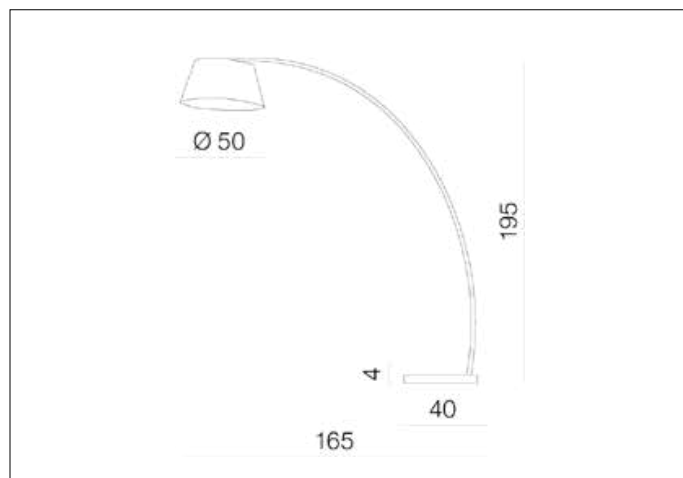

AZzardo[®]
LIGHTING

OLAV BLACK

AZ1034, EAN 5901238410348

Dimensions height / width / length [cm] Product Specifications

Product	200 x 50 x 170
Mounting inlet:	N/A x N/A x N/A
Ceiling base:	N/A x N/A x N/A
Shades	25 x 50 x N/A

Line	DECORATIVE
Type	Floor
Type of track	N/A
Colour	Black
Material	Fabric / Metal / Acryl
Light source	1
Type of socket	E27
Lumens	N/A
Kelvins	N/A
Beam angle	N/A
Dimmable	N/A
CCT	N/A
RGB	N/A
RA	N/A
App remote control	N/A
Remote control	N/A
Voltage	230V
Power	max LED 60W
Switch location	On the wire
Protection class	IP20
Tilt	90°
Rotation	N/A

Shipping info height / width / length [cm]

BOX 1:	8 x 248 x 70
BOX 2:	11 x 50 x 33
BOX 3:	31 x 52 x 52
Net weight [kg]	16,8
Gross weight [kg]	19,4

Energy efficiency

Azzardo Sp. z o.o.
ul. Strzeszyńska 33 60-479 Poznań,
NIP: 929-185-75-07