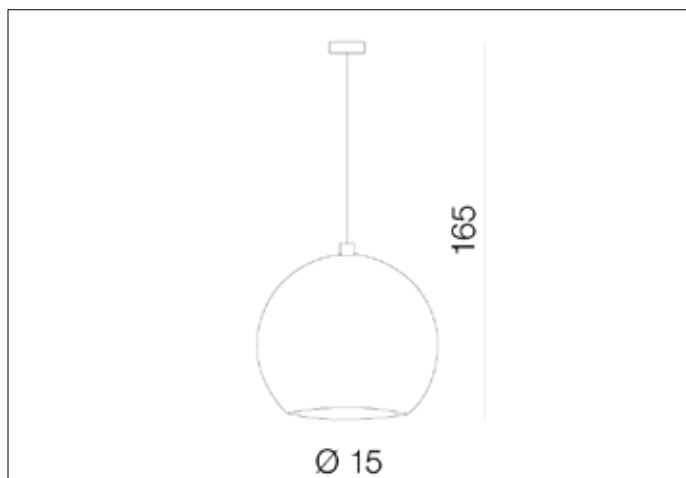

## Dimensions height / width / length [cm] Product Specifications

Product	165 x 15 x N/A
Mounting inlet:	N/A x N/A x N/A
Ceiling base:	2,5 x 12 x N/A
Shades	12 x 15 x N/A

Line	DECORATIVE
Type	Pendant
Type of track	N/A
Colour	Black / Gold
Material	Aluminium / Metal
Light source	1
Type of socket	E14
Lumens	N/A
Kelvins	N/A
Beam angle	N/A
Dimmable	N/A
CCT	N/A
RGB	N/A
RA	N/A
App remote control	N/A
Remote control	N/A
Voltage	230V
Power	max LED 40W
Switch location	N/A
Protection class	IP20
Tilt	N/A
Rotation	N/A

## Shipping info height / width / length [cm]

BOX 1:	21 x 17 x 17
BOX 2:	N/A x N/A x N/A
BOX 3:	N/A x N/A x N/A
Net weight [kg]	0,7
Gross weight [kg]	0,8