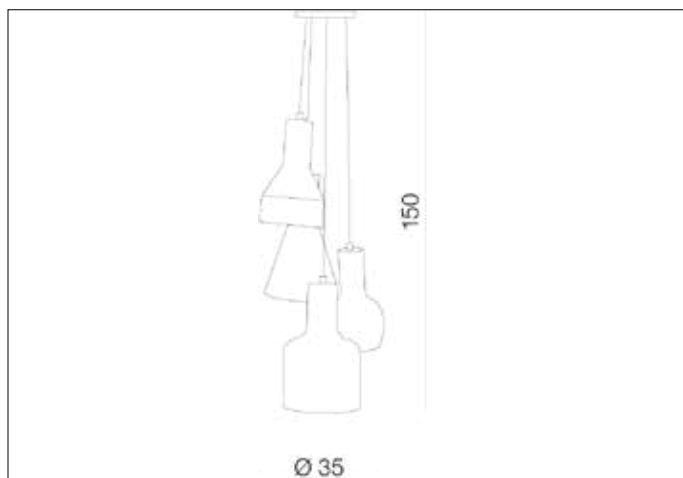

AZzardo[®]
LIGHTING

KARINA 4

AZ1030, EAN 5901238410300

Dimensions height / width / length [cm] Product Specifications

Product	150 x 35 x N/A
Mounting inlet:	N/A x N/A x N/A
Ceiling base:	3,5 x 12 x N/A
Shades	1x 25 ~ 1x 25 ~ 1x 31 ~ 1x 30 x 1x 15 ~ 1x 16 ~ 1x 18 ~ 1x 19 x N/A

Shipping info height / width / length [cm]

BOX 1:	40 x 47 x 47
BOX 2:	N/A x N/A x N/A
BOX 3:	N/A x N/A x N/A
Net weight [kg]	8,3
Gross weight [kg]	9

Energy efficiency

N/A

Azzardo Sp. z o.o.
ul. Strzeszyńska 33 60-479 Poznań,
NIP: 929-185-75-07

www.azzardolighting.com

Line	DECORATIVE
Type	Pendant
Type of track	N/A
Colour	Concrete
Material	Concrete / Metal
Light source	4
Type of socket	E27
Lumens	N/A
Kelvins	N/A
Beam angle	N/A
Dimmable	N/A
CCT	N/A
RGB	N/A
RA	N/A
App remote control	N/A
Remote control	N/A
Voltage	230V
Power	max LED 60W
Switch location	N/A
Protection class	IP20
Tilt	N/A
Rotation	N/A