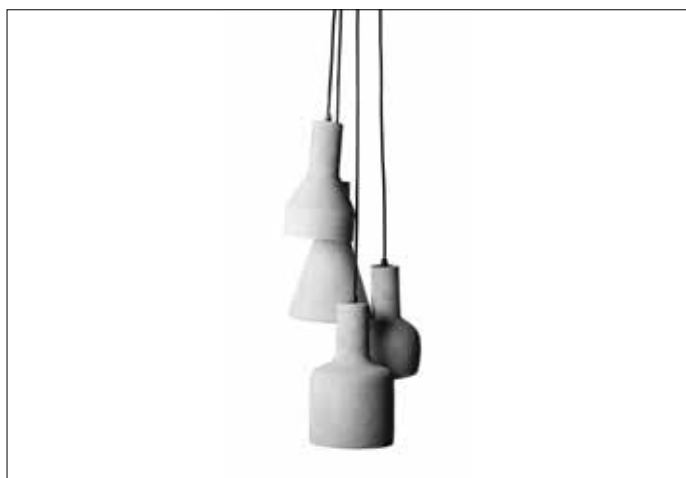

AZzardo[®]
LIGHTING

KARINA 4

AZ1030, EAN 5901238410300

Dimensions height / width / length [cm] Product Specifications

Product	150 x 35 x N/A
Mounting inlet:	N/A x N/A x N/A
Ceiling base:	3,5 x 12 x N/A
Shades	1x 25 ~ 1x 25 ~ 1x 31 ~ 1x 30 x 1x 15 ~ 1x 16 ~ 1x 18 ~ 1x 19 x N/A

www.azzardolighting.com

Line	DECORATIVE
Type	Pendant
Type of track	N/A
Colour	Concrete
Material	Concrete / Metal
Light source	4
Type of socket	E27
Lumens	N/A
Kelvins	N/A
Beam angle	N/A
Dimmable	N/A
CCT	N/A
RGB	N/A
RA	N/A
App remote control	N/A
Remote control	N/A
Voltage	230V
Power	max LED 60W
Switch location	N/A
Protection class	IP20
Tilt	N/A
Rotation	N/A