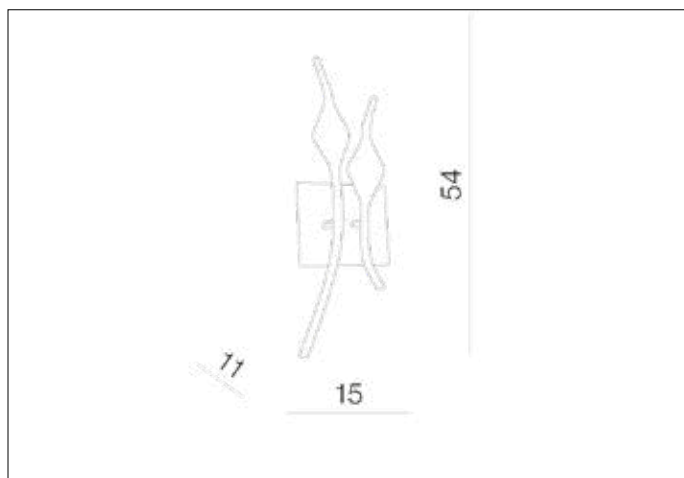

AZzardo[®]
LIGHTING

SNAKE WALL BLACK
AZ1018, EAN 5901238410188

Dimensions height / width / length [cm] Product Specifications

Product	54 x 15 x 11
Mounting inlet:	N/A x N/A x N/A
Ceiling base:	N/A x N/A x N/A
Shades	N/A x N/A x N/A

Line	DECORATIVE
Type	Wall
Type of track	N/A
Colour	Black
Material	Metal
Light source	2
Type of socket	G4
Lumens	70
Kelvins	3000
Beam angle	N/A
Dimmable	N/A
CCT	N/A
RGB	N/A
RA	N/A
App remote control	N/A
Remote control	N/A
Voltage	12V
Power	max LED 20W
Switch location	N/A
Protection class	IP20
Tilt	N/A
Rotation	N/A

Shipping info height / width / length [cm]

BOX 1:	14 x 23 x 58
BOX 2:	N/A x N/A x N/A
BOX 3:	N/A x N/A x N/A
Net weight [kg]	1,4
Gross weight [kg]	1,6

Energy efficiency

N/A

Azzardo Sp. z o.o.
ul. Strzeszyńska 33 60-479 Poznań,
NIP: 929-185-75-07