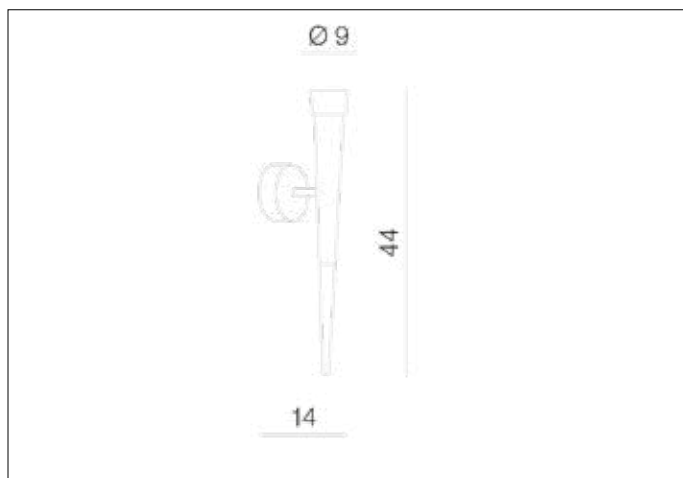

AZzardo[®]
LIGHTING

BRINA WALL BLACK
AZ1010, EAN 5901238410102

Dimensions height / width / length [cm] Product Specifications

Product	44 x 9 x 14
Mounting inlet:	N/A x N/A x N/A
Ceiling base:	N/A x N/A x N/A
Shades	44 x 5,5 x N/A

Line	DECORATIVE
Type	Wall
Type of track	N/A
Colour	Black
Material	Metal / Acryl
Light source	1
Type of socket	LED INTEGRATED
Lumens	770
Kelvins	3000
Beam angle	N/A
Dimmable	N/A
CCT	N/A
RGB	N/A
RA	N/A
App remote control	N/A
Remote control	N/A
Voltage	230V
Power	7W
Switch location	N/A
Protection class	IP20
Tilt	N/A
Rotation	N/A

Shipping info height / width / length [cm]

BOX 1:	17,5 x 49 x 14
BOX 2:	N/A x N/A x N/A
BOX 3:	N/A x N/A x N/A
Net weight [kg]	0,7
Gross weight [kg]	0,8

Energy efficiency

Azzardo Sp. z o.o.
ul. Strzeszyńska 33 60-479 Poznań,
NIP: 929-185-75-07