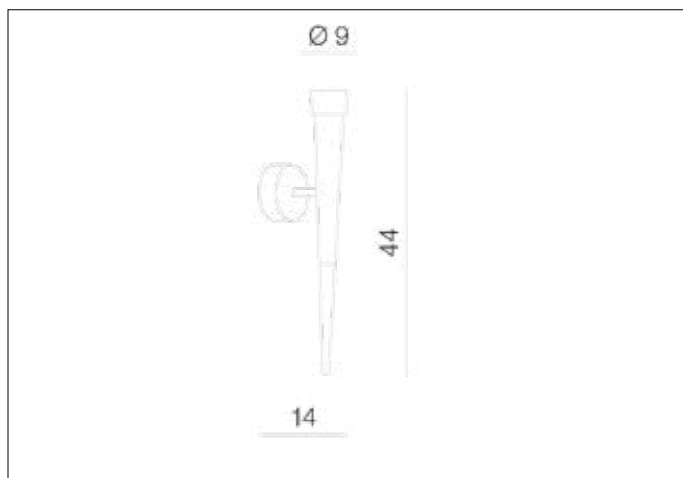

**AZzardo**<sup>®</sup>  
LIGHTING

BRINA WALL CHROM  
AZ1009, EAN 5901238410096

## Dimensions height / width / length [cm] Product Specifications

Product	44 x 9 x 14
Mounting inlet:	N/A x N/A x N/A
Ceiling base:	N/A x N/A x N/A
Shades	44 x 5,5 x N/A

Line	DECORATIVE
Type	Wall
Type of track	N/A
Colour	Chrome
Material	Metal / Acryl
Light source	1
Type of socket	LED INTEGRATED
Lumens	770
Kelvins	3000
Beam angle	N/A
Dimmable	N/A
CCT	N/A
RGB	N/A
RA	N/A
App remote control	N/A
Remote control	N/A
Voltage	230V
Power	7W
Switch location	N/A
Protection class	IP20
Tilt	N/A
Rotation	N/A

## Shipping info height / width / length [cm]

BOX 1:	17,5 x 49 x 14
BOX 2:	N/A x N/A x N/A
BOX 3:	N/A x N/A x N/A
Net weight [kg]	0,7
Gross weight [kg]	0,8