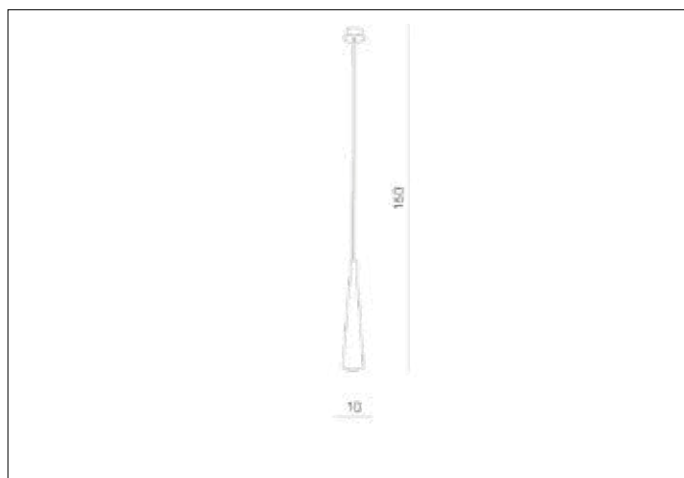

### Dimensions height / width / length [cm] Product Specifications

Product	150 x 10 x N/A
Mounting inlet:	N/A x N/A x N/A
Ceiling base:	2,5 x 10 x N/A
Shades	48 x 10 x N/A

Line	DECORATIVE
Type	Pendant
Type of track	N/A
Colour	Chrome
Material	Metal / Glass
Light source	1
Type of socket	E14
Lumens	N/A
Kelvins	N/A
Beam angle	N/A
Dimmable	N/A
CCT	N/A
RGB	N/A
RA	N/A
App remote control	N/A
Remote control	N/A
Voltage	230V
Power	max LED 40W
Switch location	N/A
Protection class	IP20
Tilt	N/A
Rotation	N/A

### Shipping info height / width / length [cm]

BOX 1:	57 x 17 x 17
BOX 2:	N/A x N/A x N/A
BOX 3:	N/A x N/A x N/A
Net weight [kg]	1
Gross weight [kg]	1,2