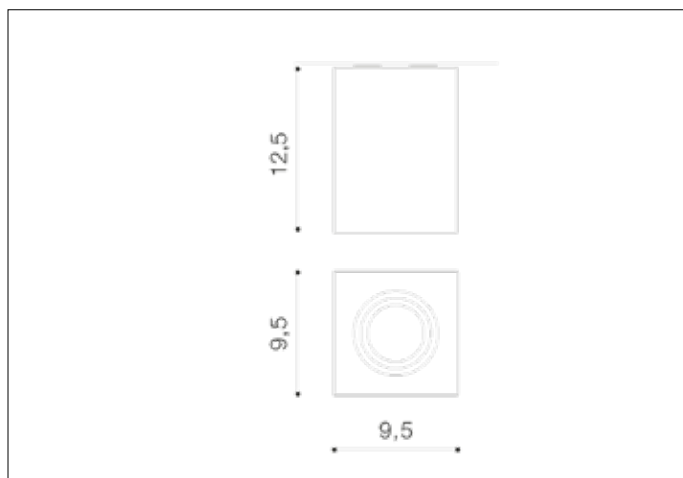

### Dimensions height / width / length [cm] Product Specifications

Product	12,5 x 9,5 x 9,5
Mounting inlet:	N/A x N/A x N/A
Ceiling base:	N/A x N/A x N/A
Shades	N/A x N/A x N/A

Line	TECHNICAL
Type	Exposed Downlight
Type of track	N/A
Colour	Aluminium
Material	Aluminium
Light source	1
Type of socket	GU10
Lumens	N/A
Kelvins	N/A
Beam angle	N/A
Dimmable	N/A
CCT	N/A
RGB	N/A
RA	N/A
App remote control	N/A
Remote control	N/A
Voltage	230V
Power	max LED 50W
Switch location	N/A
Protection class	IP20
Tilt	45°
Rotation	350°

### Shipping info height / width / length [cm]

BOX 1:	10,5 x 10,5 x 14,5
BOX 2:	N/A x N/A x N/A
BOX 3:	N/A x N/A x N/A
Net weight [kg]	0,6
Gross weight [kg]	0,7