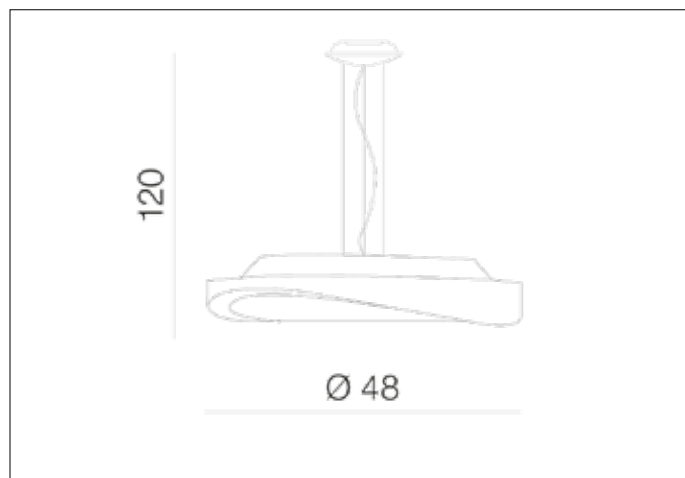

AZzardo[®]
LIGHTING

CIRCULO 48 CHROM
AZO986, EAN 5901238409861

Dimensions height / width / length [cm] Product Specifications

Product	120 x 48 x N/A
Mounting inlet:	N/A x N/A x N/A
Ceiling base:	4 x 16 x N/A
Shades	9,5 x 48 x N/A

Line	DECORATIVE
Type	Pendant
Type of track	N/A
Colour	Chrome
Material	Metal / Glass
Light source	3
Type of socket	E27
Lumens	N/A
Kelvins	N/A
Beam angle	N/A
Dimmable	N/A
CCT	N/A
RGB	N/A
RA	N/A
App remote control	N/A
Remote control	N/A
Voltage	230V
Power	max LED 60W
Switch location	N/A
Protection class	IP20
Tilt	N/A
Rotation	N/A

Shipping info height / width / length [cm]

BOX 1:	25 x 50 x 50
BOX 2:	N/A x N/A x N/A
BOX 3:	N/A x N/A x N/A
Net weight [kg]	5,1
Gross weight [kg]	5,7

Energy efficiency

N/A

Azzardo Sp. z o.o.
ul. Strzeszyńska 33 60-479 Poznań,
NIP: 929-185-75-07