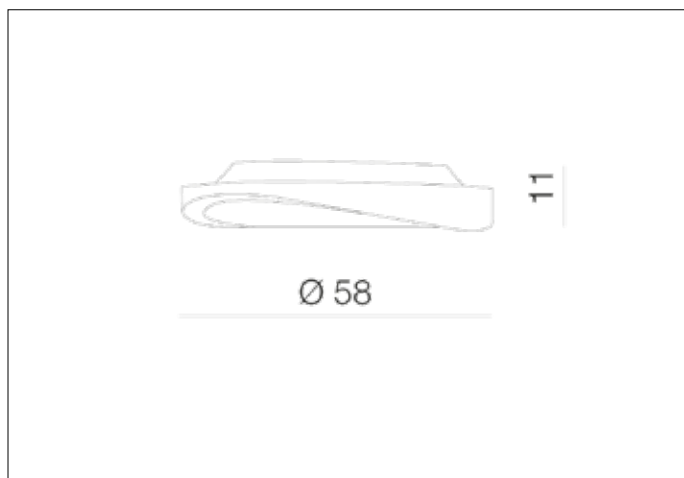

**AZzardo**<sup>®</sup>  
LIGHTING

CIRCULO 58 TOP WHITE  
AZ0985, EAN 5901238409854

## Dimensions height / width / length [cm] Product Specifications

Product	11 x 58 x N/A
Mounting inlet:	N/A x N/A x N/A
Ceiling base:	N/A x N/A x N/A
Shades	N/A x N/A x N/A

Line	DECORATIVE
Type	Top
Type of track	N/A
Colour	White
Material	Metal / Glass
Light source	4
Type of socket	E27
Lumens	N/A
Kelvins	N/A
Beam angle	N/A
Dimmable	N/A
CCT	N/A
RGB	N/A
RA	N/A
App remote control	N/A
Remote control	N/A
Voltage	230V
Power	max LED 60W
Switch location	N/A
Protection class	IP20
Tilt	N/A
Rotation	N/A

## Shipping info height / width / length [cm]

BOX 1:	26 x 61 x 61
BOX 2:	N/A x N/A x N/A
BOX 3:	N/A x N/A x N/A
Net weight [kg]	6,4
Gross weight [kg]	7,1