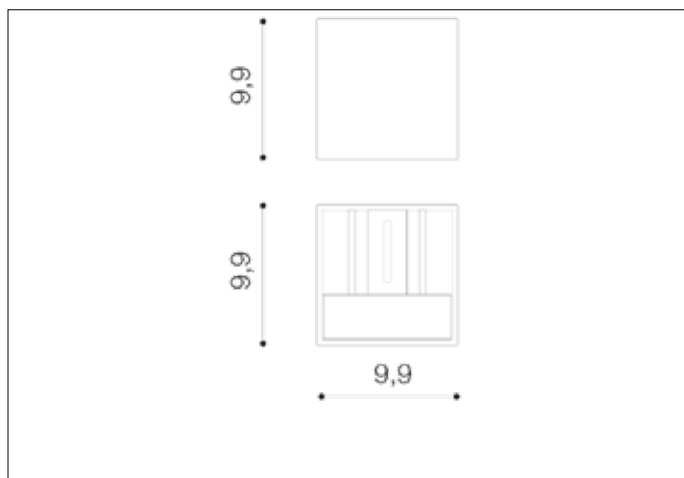

AZzardo[®]
LIGHTING

LETICIA WHITE
AZ0951, EAN 5901238409519

Dimensions height / width / length [cm] Product Specifications

Product	9,9 x 9,9 x 9,9
Mounting inlet:	N/A x N/A x N/A
Ceiling base:	N/A x N/A x N/A
Shades	N/A x N/A x N/A

Line	TECHNICAL
Type	Wall
Type of track	N/A
Colour	White
Material	Aluminium
Light source	1
Type of socket	G9
Lumens	N/A
Kelvins	N/A
Beam angle	N/A
Dimmable	N/A
CCT	N/A
RGB	N/A
RA	N/A
App remote control	N/A
Remote control	N/A
Voltage	230V
Power	max LED 40W
Switch location	N/A
Protection class	IP20
Tilt	60°
Rotation	N/A

Shipping info height / width / length [cm]

BOX 1:	10,5 x 10,5 x 10,5
BOX 2:	N/A x N/A x N/A
BOX 3:	N/A x N/A x N/A
Net weight [kg]	0,55
Gross weight [kg]	0,6

Energy efficiency

Azzardo Sp. z o.o.
ul. Strzeszyńska 33 60-479 Poznań,
NIP: 929-185-75-07