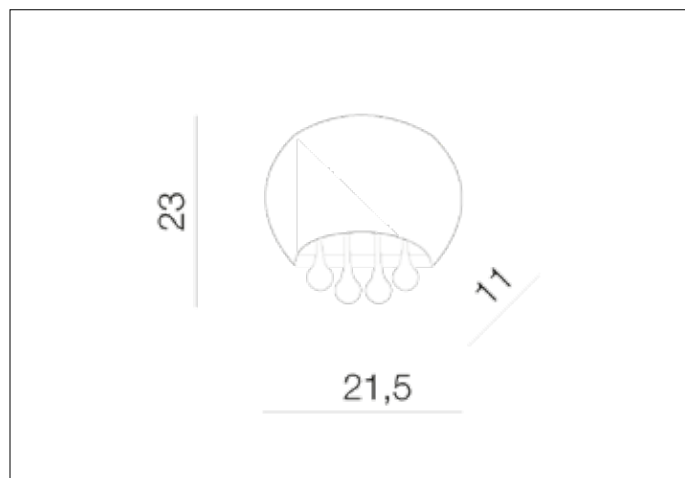

AZzardo[®]
LIGHTING

BURN WALL
AZ0911, EAN 5901238409113

Dimensions height / width / length [cm] Product Specifications

Product	23 x 21,5 x 11
Mounting inlet:	N/A x N/A x N/A
Ceiling base:	N/A x N/A x N/A
Shades	N/A x N/A x N/A

Line	DECORATIVE
Type	Wall
Type of track	N/A
Colour	Chrome
Material	Crystal / Glass / Metal
Light source	1
Type of socket	G9
Lumens	N/A
Kelvins	N/A
Beam angle	N/A
Dimmable	N/A
CCT	N/A
RGB	N/A
RA	N/A
App remote control	N/A
Remote control	N/A
Voltage	230V
Power	max LED 40W
Switch location	N/A
Protection class	IP20
Tilt	N/A
Rotation	N/A

Shipping info height / width / length [cm]

BOX 1:	18 x 28 x 22
BOX 2:	N/A x N/A x N/A
BOX 3:	N/A x N/A x N/A
Net weight [kg]	1
Gross weight [kg]	1,2

Energy efficiency

Azzardo Sp. z o.o.
ul. Strzeszyńska 33 60-479 Poznań,
NIP: 929-185-75-07