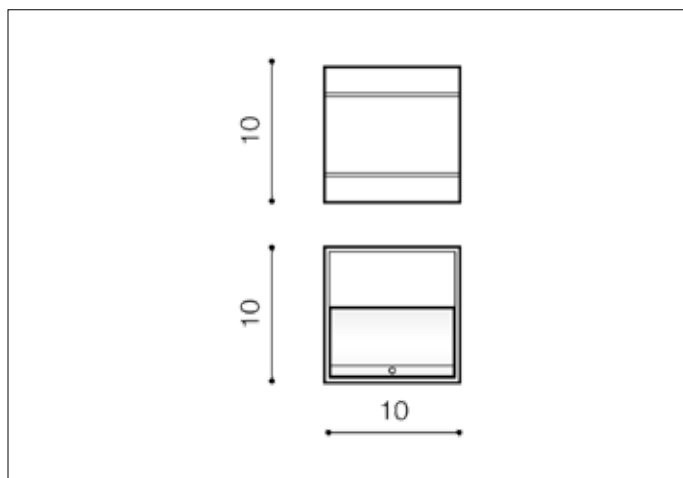

## Dimensions height / width / length [cm] Product Specifications

Product	10 x 10 x 10
Mounting inlet:	N/A x N/A x N/A
Ceiling base:	N/A x N/A x N/A
Shades	N/A x N/A x N/A

Line	TECHNICAL
Type	Wall
Type of track	N/A
Colour	White
Material	Aluminium
Light source	1
Type of socket	G9
Lumens	N/A
Kelvins	N/A
Beam angle	N/A
Dimmable	N/A
CCT	N/A
RGB	N/A
RA	N/A
App remote control	N/A
Remote control	N/A
Voltage	230V
Power	max LED 40W
Switch location	N/A
Protection class	IP20
Tilt	N/A
Rotation	N/A

## Shipping info height / width / length [cm]

BOX 1:	10,5 x 10,5 x 10,5
BOX 2:	N/A x N/A x N/A
BOX 3:	N/A x N/A x N/A
Net weight [kg]	0,4
Gross weight [kg]	0,5