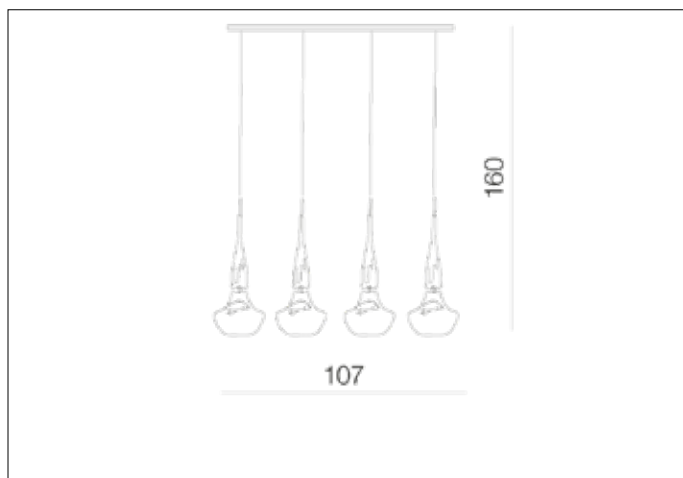

AZzardo[®]
LIGHTING

TASOS 4 BLACK
AZO885, EAN 5901238408857

Dimensions height / width / length [cm] Product Specifications

Product	160 x 107 x 15
Mounting inlet:	N/A x N/A x N/A
Ceiling base:	3 x 107 x 8
Shades	13 ~ 29 x 15 ~ 5 x N/A

Line	DECORATIVE
Type	Pendant
Type of track	N/A
Colour	Black
Material	Glass / Metal
Light source	4
Type of socket	E14
Lumens	N/A
Kelvins	N/A
Beam angle	N/A
Dimmable	N/A
CCT	N/A
RGB	N/A
RA	N/A
App remote control	N/A
Remote control	N/A
Voltage	230V
Power	max LED 25W
Switch location	N/A
Protection class	IP20
Tilt	N/A
Rotation	N/A

Shipping info height / width / length [cm]

BOX 1:	115 x 47 x 23
BOX 2:	N/A x N/A x N/A
BOX 3:	N/A x N/A x N/A
Net weight [kg]	5,6
Gross weight [kg]	6,4

Energy efficiency

N/A

Azzardo Sp. z o.o.
ul. Strzeszyńska 33 60-479 Poznań,
NIP: 929-185-75-07