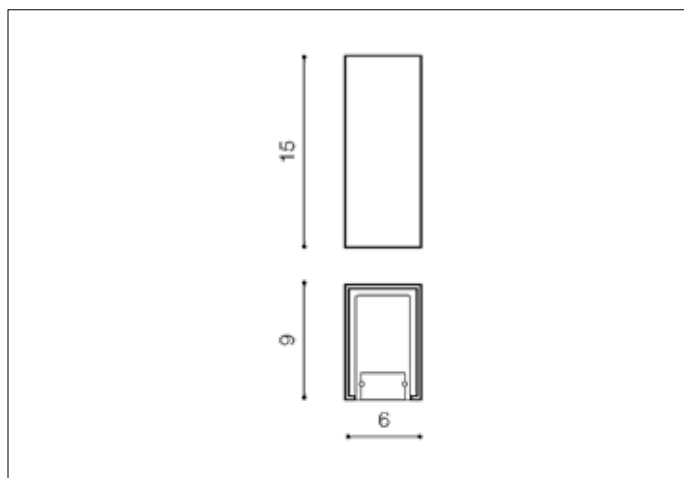

## Dimensions height / width / length [cm] Product Specifications

Product	15 x 6 x 9
Mounting inlet:	N/A x N/A x N/A
Ceiling base:	N/A x N/A x N/A
Shades	N/A x N/A x N/A

Line	TECHNICAL
Type	Wall
Type of track	N/A
Colour	Chrome
Material	Aluminium
Light source	2
Type of socket	G9
Lumens	N/A
Kelvins	N/A
Beam angle	N/A
Dimmable	N/A
CCT	N/A
RGB	N/A
RA	N/A
App remote control	N/A
Remote control	N/A
Voltage	230V
Power	max LED 40W
Switch location	N/A
Protection class	IP20
Tilt	N/A
Rotation	N/A

## Shipping info height / width / length [cm]

BOX 1:	6,5 x 9,5 x 16
BOX 2:	N/A x N/A x N/A
BOX 3:	N/A x N/A x N/A
Net weight [kg]	0,3
Gross weight [kg]	0,35