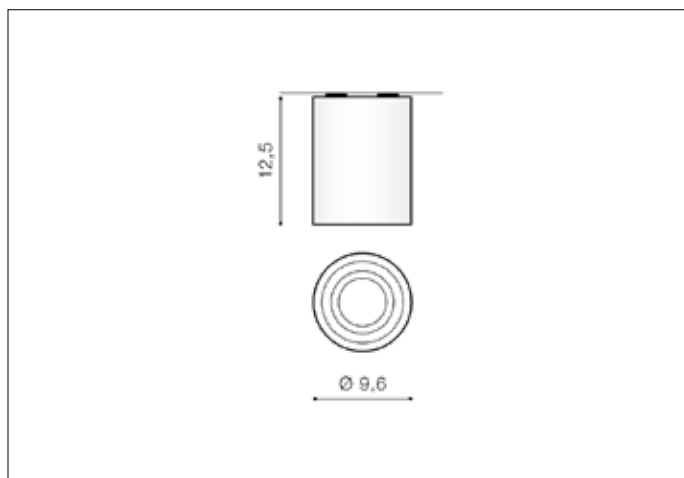

AZzardo[®]
LIGHTING

BROSS 1 CHROME
AZ0857, EAN 5901238408574

Dimensions height / width / length [cm] Product Specifications

Product	12,5 x 9,6 x N/A
Mounting inlet:	N/A x N/A x N/A
Ceiling base:	N/A x N/A x N/A
Shades	N/A x N/A x N/A

Line	TECHNICAL
Type	Exposed Downlight
Type of track	N/A
Colour	Chrome
Material	Metal
Light source	1
Type of socket	GU10
Lumens	N/A
Kelvins	N/A
Beam angle	N/A
Dimmable	N/A
CCT	N/A
RGB	N/A
RA	N/A
App remote control	N/A
Remote control	N/A
Voltage	230V
Power	max LED 50W
Switch location	N/A
Protection class	IP20
Tilt	45°
Rotation	350°

Shipping info height / width / length [cm]

BOX 1:	14,5 x 10,5 x 10,5
BOX 2:	N/A x N/A x N/A
BOX 3:	N/A x N/A x N/A
Net weight [kg]	0,45
Gross weight [kg]	0,5

Energy efficiency

N/A

Azzardo Sp. z o.o.
ul. Strzeszyńska 33 60-479 Poznań,
NIP: 929-185-75-07