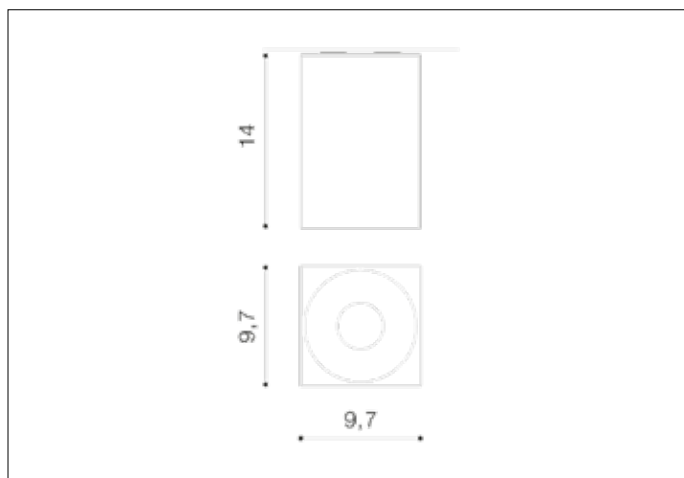

AZzardo[®]
LIGHTING

HUGO ALUMINIUM
AZ0828, EAN 5901238408284

Dimensions height / width / length [cm] Product Specifications

Product	14 x 9,7 x 9,7
Mounting inlet:	N/A x N/A x N/A
Ceiling base:	N/A x N/A x N/A
Shades	N/A x N/A x N/A

Line	TECHNICAL
Type	Exposed Downlight
Type of track	N/A
Colour	Aluminium
Material	Aluminium
Light source	1
Type of socket	GU10
Lumens	N/A
Kelvins	N/A
Beam angle	N/A
Dimmable	N/A
CCT	N/A
RGB	N/A
RA	N/A
App remote control	N/A
Remote control	N/A
Voltage	230V
Power	max LED 50W
Switch location	N/A
Protection class	IP20
Tilt	N/A
Rotation	N/A

Shipping info height / width / length [cm]

BOX 1:	14,5 x 10,5 x 10,5
BOX 2:	N/A x N/A x N/A
BOX 3:	N/A x N/A x N/A
Net weight [kg]	0,5
Gross weight [kg]	0,56

Energy efficiency

Azzardo Sp. z o.o.
ul. Strzeszyńska 33 60-479 Poznań,
NIP: 929-185-75-07