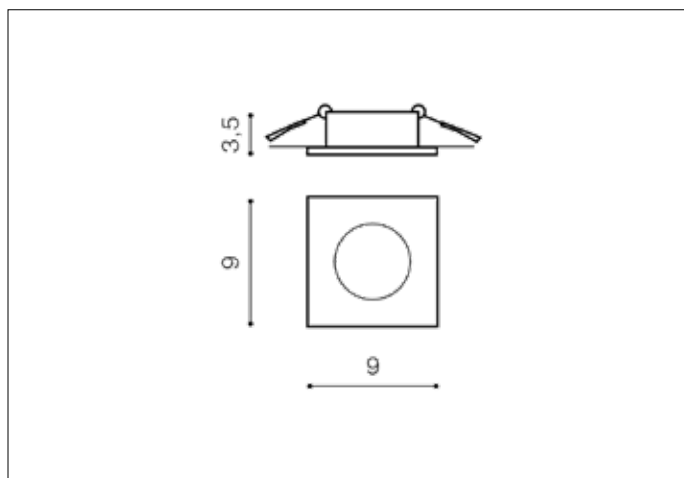

AZzardo[®]
LIGHTING

EZIO 1 WHITE
AZ0813, EAN 5901238408130

Dimensions height / width / length [cm] Product Specifications

Product	3,5 x 9 x 9
Mounting inlet:	3,2 x 5,7 x N/A
Ceiling base:	N/A x N/A x N/A
Shades	N/A x N/A x N/A

Line	TECHNICAL
Type	Downlight
Type of track	N/A
Colour	White
Material	Metal
Light source	1
Type of socket	GU10
Lumens	N/A
Kelvins	N/A
Beam angle	N/A
Dimmable	N/A
CCT	N/A
RGB	N/A
RA	N/A
App remote control	N/A
Remote control	N/A
Voltage	230V
Power	max LED 50W
Switch location	N/A
Protection class	IP54
Tilt	N/A
Rotation	N/A

Shipping info height / width / length [cm]

BOX 1:	5 x 10 x 10
BOX 2:	N/A x N/A x N/A
BOX 3:	N/A x N/A x N/A
Net weight [kg]	0,16
Gross weight [kg]	0,2

Energy efficiency

N/A

Azzardo Sp. z o.o.
ul. Strzeszyńska 33 60-479 Poznań,
NIP: 929-185-75-07