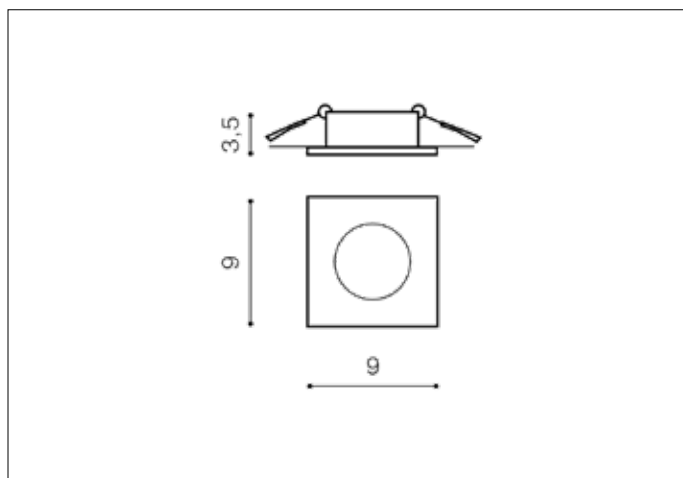

AZzardo[®]
LIGHTING

EZIO 1 BLACK
AZ0812, EAN 5901238408123

Dimensions height / width / length [cm] Product Specifications

Product	3,5 x 9 x 9
Mounting inlet:	3,2 x 5,7 x N/A
Ceiling base:	N/A x N/A x N/A
Shades	N/A x N/A x N/A

Line	TECHNICAL
Type	Downlight
Type of track	N/A
Colour	Black
Material	Metal
Light source	1
Type of socket	GU10
Lumens	N/A
Kelvins	N/A
Beam angle	N/A
Dimmable	N/A
CCT	N/A
RGB	N/A
RA	N/A
App remote control	N/A
Remote control	N/A
Voltage	230V
Power	max LED 50W
Switch location	N/A
Protection class	IP54
Tilt	N/A
Rotation	N/A

Shipping info height / width / length [cm]

BOX 1:	5 x 10 x 10
BOX 2:	N/A x N/A x N/A
BOX 3:	N/A x N/A x N/A
Net weight [kg]	0,16
Gross weight [kg]	0,2

Energy efficiency

N/A

Azzardo Sp. z o.o.
ul. Strzeszyńska 33 60-479 Poznań,
NIP: 929-185-75-07