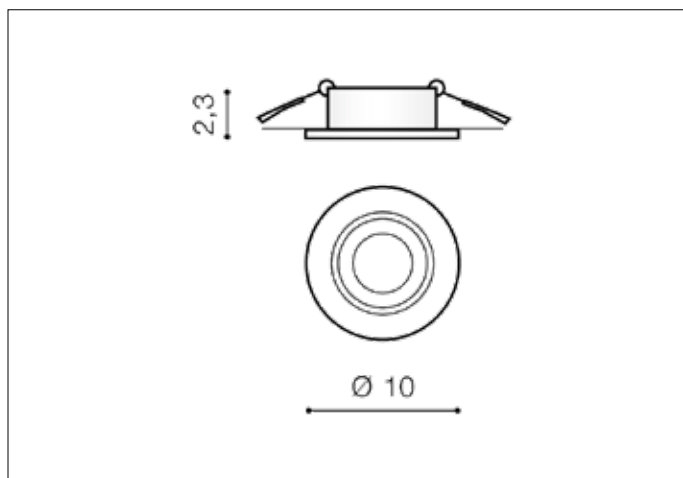

### Dimensions height / width / length [cm] Product Specifications

Product	2,3 x 10 x N/A
Mounting inlet:	2,2 x 8 x N/A
Ceiling base:	N/A x N/A x N/A
Shades	N/A x N/A x N/A

Line	TECHNICAL
Type	Downlight
Type of track	N/A
Colour	White
Material	Aluminium
Light source	1
Type of socket	GU10
Lumens	N/A
Kelvins	N/A
Beam angle	N/A
Dimmable	N/A
CCT	N/A
RGB	N/A
RA	N/A
App remote control	N/A
Remote control	N/A
Voltage	230V
Power	max LED 50W
Switch location	N/A
Protection class	IP20
Tilt	N/A
Rotation	N/A

### Shipping info height / width / length [cm]

BOX 1:	4,5 x 12 x 12
BOX 2:	N/A x N/A x N/A
BOX 3:	N/A x N/A x N/A
Net weight [kg]	0,14
Gross weight [kg]	0,19