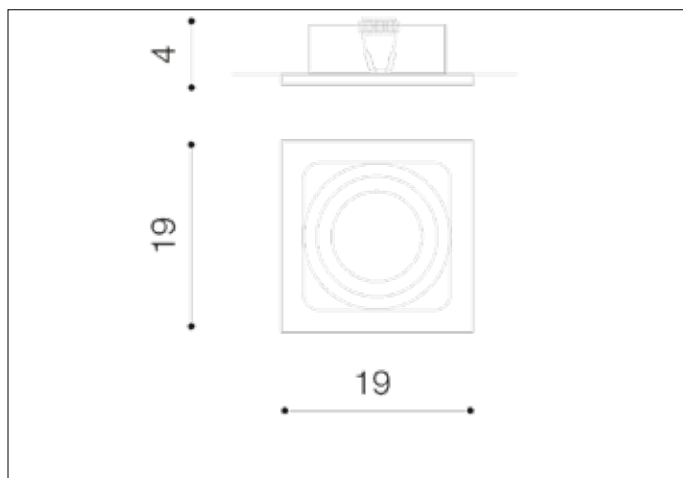

AZzardo[®]
LIGHTING

SISTO 1 ALUMINIUM
AZ0793, EAN 5901238407935

Dimensions height / width / length [cm] Product Specifications

Product	4 x 19 x 19
Mounting inlet:	3,7 ~ 9,5 x 16 x 16
Ceiling base:	N/A x N/A x N/A
Shades	N/A x N/A x N/A

Line	TECHNICAL
Type	Downlight
Type of track	N/A
Colour	Aluminium
Material	Aluminium
Light source	1
Type of socket	ES111 ~ GU10
Lumens	N/A
Kelvins	N/A
Beam angle	N/A
Dimmable	N/A
CCT	N/A
RGB	N/A
RA	N/A
App remote control	N/A
Remote control	N/A
Voltage	230V
Power	max LED 40 ~ 50W
Switch location	N/A
Protection class	IP20
Tilt	45°
Rotation	360°

Shipping info height / width / length [cm]

BOX 1:	6 x 21,5 x 19,5
BOX 2:	N/A x N/A x N/A
BOX 3:	N/A x N/A x N/A
Net weight [kg]	0,6
Gross weight [kg]	0,65

Energy efficiency

Azzardo Sp. z o.o.
ul. Strzeszyńska 33 60-479 Poznań,
NIP: 929-185-75-07