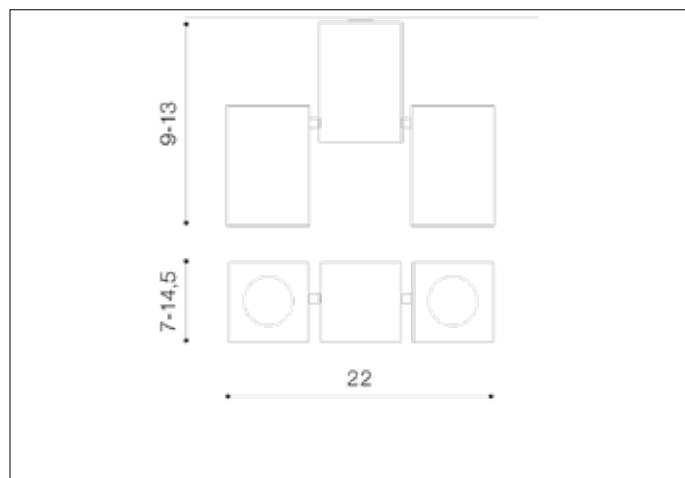

AZzardo[®]
LIGHTING

FLAVIO 2 WHITE/BLACK
AZ0792, EAN 5901238407928

Dimensions height / width / length

[cm] Product	9 ~ 13 x 22 x 7 ~
Mounting inlet:	N/A x N/A x N/A
Ceiling base:	14,57,5 x 7 x 7
Shades	8,7 x 7 x 7

Product Specifications

Line	TECHNICAL
Type	Exposed Downlight
Type of track	N/A
Colour	White / Black
Material	Aluminium / Metal
Light source	2
Type of socket	GU10
Lumens	N/A
Kelvins	N/A
Beam angle	N/A
Dimmable	N/A
CCT	N/A
RGB	N/A
RA	N/A
App remote control	N/A
Remote control	N/A
Voltage	230V
Power	max LED 50W
Switch location	N/A
Protection class	IP20
Tilt	90°
Rotation	N/A

Shipping info height / width / length [cm]

BOX 1:	7,5 x 22,5 x 10
BOX 2:	N/A x N/A x N/A
BOX 3:	N/A x N/A x N/A
Net weight [kg]	0,9
Gross weight [kg]	1

Energy efficiency

Azzardo Sp. z o.o.
ul. Strzeszyńska 33 60-479 Poznań,
NIP: 929-185-75-07