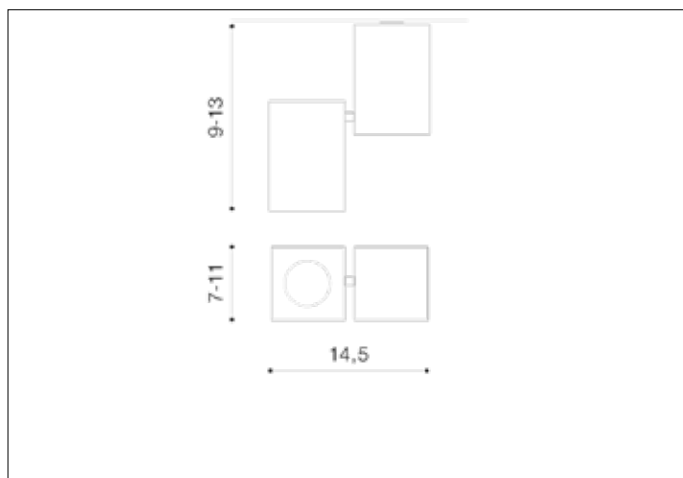

### Dimensions height / width / length

[cm] Product	9 ~ 13 x 14,5 x 7
Mounting inlet:	N/A x N/A x N/A
Ceiling base:	~ 117,5 x 7 x 7
Shades	8,7 x 7 x 7

### Product Specifications

Line	TECHNICAL
Type	Exposed Downlight
Type of track	N/A
Colour	White / Black
Material	Aluminium / Metal
Light source	1
Type of socket	GU10
Lumens	N/A
Kelvins	N/A
Beam angle	N/A
Dimmable	N/A
CCT	N/A
RGB	N/A
RA	N/A
App remote control	N/A
Remote control	N/A
Voltage	230V
Power	max LED 50W
Switch location	N/A
Protection class	IP20
Tilt	90°
Rotation	N/A

### Shipping info height / width / length [cm]

BOX 1:	7,5 x 15 x 10
BOX 2:	N/A x N/A x N/A
BOX 3:	N/A x N/A x N/A
Net weight [kg]	0,6
Gross weight [kg]	0,65