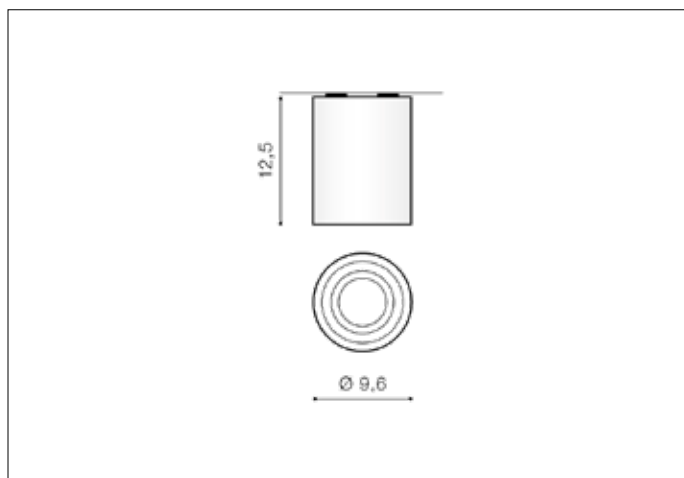

**AZzardo**<sup>®</sup>  
LIGHTING

BROSS 1 WHITE/ALUMINIUM  
AZO781, EAN 5901238407812

### Dimensions height / width / length [cm] Product Specifications

Product	12,5 x 9,6 x N/A
Mounting inlet:	N/A x N/A x N/A
Ceiling base:	N/A x N/A x N/A
Shades	N/A x N/A x N/A

Line	TECHNICAL
Type	Exposed Downlight
Type of track	N/A
Colour	White / Aluminium
Material	Metal
Light source	1
Type of socket	GU10
Lumens	N/A
Kelvins	N/A
Beam angle	N/A
Dimmable	N/A
CCT	N/A
RGB	N/A
RA	N/A
App remote control	N/A
Remote control	N/A
Voltage	230V
Power	max LED 50W
Switch location	N/A
Protection class	IP20
Tilt	45°
Rotation	350°

### Shipping info height / width / length [cm]

BOX 1:	14,5 x 10,5 x 10,5
BOX 2:	N/A x N/A x N/A
BOX 3:	N/A x N/A x N/A
Net weight [kg]	0,45
Gross weight [kg]	0,5