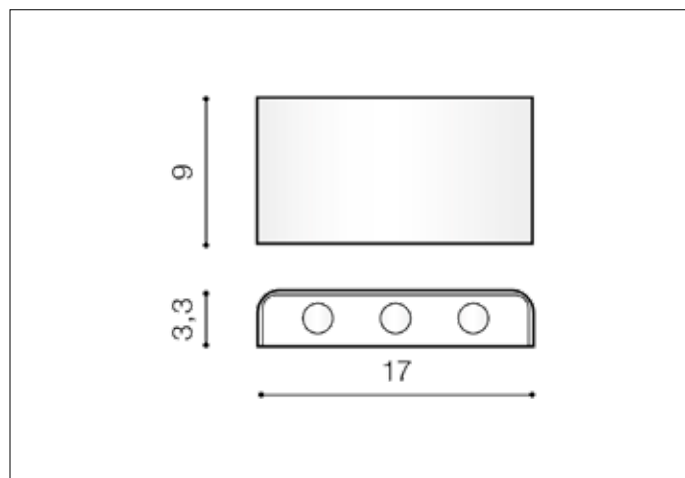

AZzardo[®]
LIGHTING

GINNO 3 ALU

AZ0766, EAN 5901238407669

Dimensions height / width / length [cm] Product Specifications

Product	9 x 17 x 3,3
Mounting inlet:	N/A x N/A x N/A
Ceiling base:	N/A x N/A x N/A
Shades	N/A x N/A x N/A

Line	TECHNICAL
Type	Wall
Type of track	N/A
Colour	Aluminium
Material	Aluminium
Light source	6
Type of socket	LED INTEGRATED
Lumens	440
Kelvins	3000
Beam angle	N/A
Dimmable	N/A
CCT	N/A
RGB	N/A
RA	N/A
App remote control	N/A
Remote control	N/A
Voltage	230V
Power	1W
Switch location	N/A
Protection class	IP20
Tilt	N/A
Rotation	N/A

Shipping info height / width / length [cm]

BOX 1:	12,5 x 17,5 x 4
BOX 2:	N/A x N/A x N/A
BOX 3:	N/A x N/A x N/A
Net weight [kg]	0,4
Gross weight [kg]	0,45

Energy efficiency

Azzardo Sp. z o.o.
ul. Strzeszyńska 33 60-479 Poznań,
NIP: 929-185-75-07