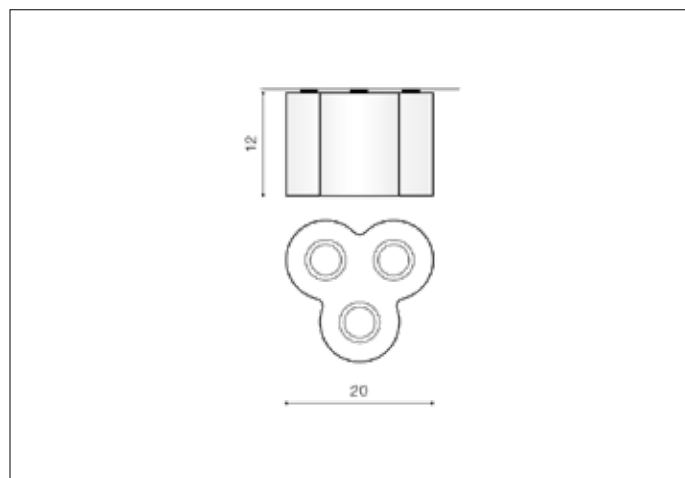

AZzardo[®]
LIGHTING

NEOS 3 BLACK/CHROM
AZ0742, EAN 5901238407423

Dimensions height / width / length [cm] Product Specifications

Product	12 x 20 x N/A
Mounting inlet:	N/A x N/A x N/A
Ceiling base:	N/A x N/A x N/A
Shades	N/A x N/A x N/A

Line	TECHNICAL
Type	Exposed Downlight
Type of track	N/A
Colour	Black / Chrome
Material	Aluminium
Light source	3
Type of socket	GU10
Lumens	N/A
Kelvins	N/A
Beam angle	N/A
Dimmable	N/A
CCT	N/A
RGB	N/A
RA	N/A
App remote control	N/A
Remote control	N/A
Voltage	230V
Power	max LED 50W
Switch location	N/A
Protection class	IP20
Tilt	N/A
Rotation	N/A

Shipping info height / width / length [cm]

BOX 1:	20 x 21 x 13
BOX 2:	N/A x N/A x N/A
BOX 3:	N/A x N/A x N/A
Net weight [kg]	1,6
Gross weight [kg]	1,8

Energy efficiency

N/A

Azzardo Sp. z o.o.
ul. Strzeszyńska 33 60-479 Poznań,
NIP: 929-185-75-07