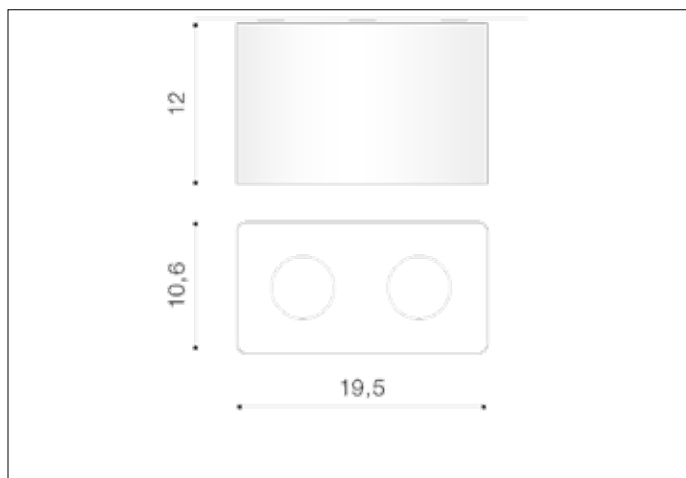

### Dimensions height / width / length [cm] Product Specifications

Product	12 x 19,5 x 10,6
Mounting inlet:	N/A x N/A x N/A
Ceiling base:	N/A x N/A x N/A
Shades	N/A x N/A x N/A

Line	TECHNICAL
Type	Exposed Downlight
Type of track	N/A
Colour	White / Chrome
Material	Aluminium / Metal
Light source	2
Type of socket	GU10
Lumens	N/A
Kelvins	N/A
Beam angle	N/A
Dimmable	N/A
CCT	N/A
RGB	N/A
RA	N/A
App remote control	N/A
Remote control	N/A
Voltage	230V
Power	max LED 50W
Switch location	N/A
Protection class	IP20
Tilt	N/A
Rotation	N/A

### Shipping info height / width / length [cm]

BOX 1:	20 x 13 x 11
BOX 2:	N/A x N/A x N/A
BOX 3:	N/A x N/A x N/A
Net weight [kg]	1,4
Gross weight [kg]	1,5