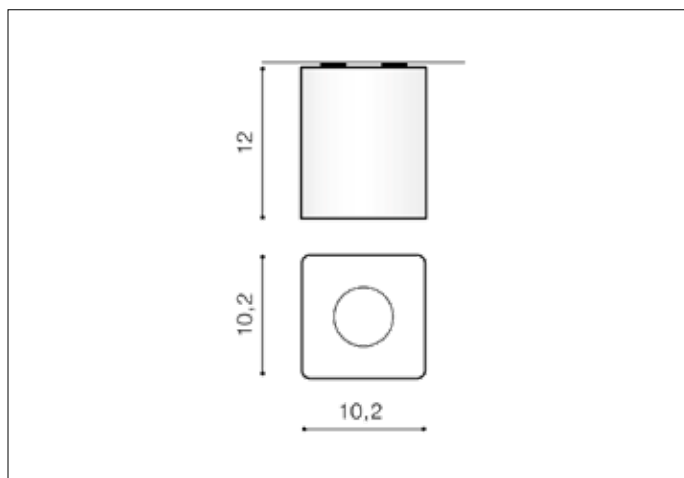

### Dimensions height / width / length [cm] Product Specifications

Product	12 x 10,2 x 10,2
Mounting inlet:	N/A x N/A x N/A
Ceiling base:	N/A x N/A x N/A
Shades	N/A x N/A x N/A

Line	TECHNICAL
Type	Exposed Downlight
Type of track	N/A
Colour	Black / Chrome
Material	Aluminium / Metal
Light source	1
Type of socket	GU10
Lumens	N/A
Kelvins	N/A
Beam angle	N/A
Dimmable	N/A
CCT	N/A
RGB	N/A
RA	N/A
App remote control	N/A
Remote control	N/A
Voltage	230V
Power	max LED 50W
Switch location	N/A
Protection class	IP20
Tilt	N/A
Rotation	N/A

### Shipping info height / width / length [cm]

BOX 1:	13,5 x 11 x 11
BOX 2:	N/A x N/A x N/A
BOX 3:	N/A x N/A x N/A
Net weight [kg]	0,85
Gross weight [kg]	0,9