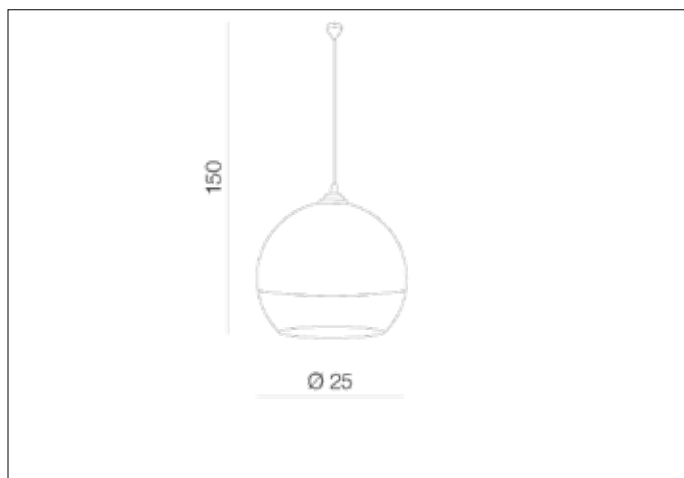

AZzardo[®]
LIGHTING

SILVER BALL 25
AZO733, EAN 5901238407331

Dimensions height / width / length [cm] Product Specifications

Product	150 x 25 x N/A
Mounting inlet:	N/A x N/A x N/A
Ceiling base:	5 x 10 x N/A
Shades	22 x 25 x N/A

Line	DECORATIVE
Type	Pendant
Type of track	N/A
Colour	Chrome
Material	Glass / Metal
Light source	1
Type of socket	E27
Lumens	N/A
Kelvins	N/A
Beam angle	N/A
Dimmable	N/A
CCT	N/A
RGB	N/A
RA	N/A
App remote control	N/A
Remote control	N/A
Voltage	230V
Power	max LED 60W
Switch location	N/A
Protection class	IP20
Tilt	N/A
Rotation	N/A

Shipping info height / width / length [cm]

BOX 1:	32 x 31 x 29
BOX 2:	N/A x N/A x N/A
BOX 3:	N/A x N/A x N/A
Net weight [kg]	1,4
Gross weight [kg]	1,6

Energy efficiency

N/A

Azzardo Sp. z o.o.
ul. Strzeszyńska 33 60-479 Poznań,
NIP: 929-185-75-07