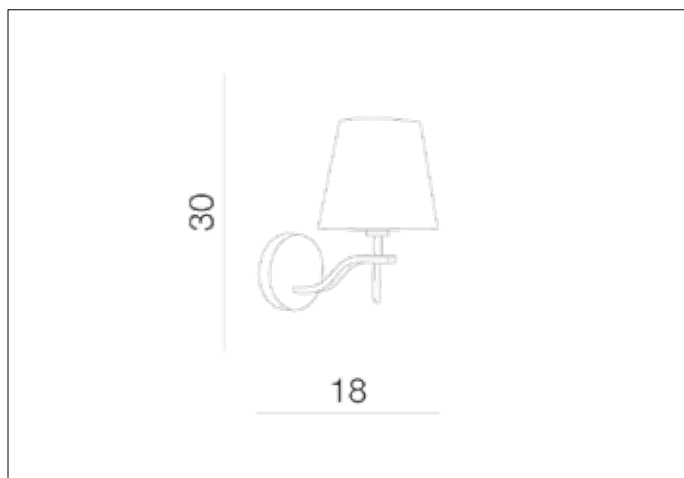

AZzardo[®]
 LIGHTING

 PRINCESSA WALL
 AZ0723, EAN 5901238407232

Dimensions height / width / length [cm] **Product Specifications**

Product	30 x 18 x 30
Mounting inlet:	N/A x N/A x N/A
Ceiling base:	N/A x N/A x N/A
Shades	16 x 18 x N/A

Line	DECORATIVE
Type	Wall
Type of track	N/A
Colour	Beige
Material	Fabric / Metal
Light source	1
Type of socket	E14
Lumens	N/A
Kelvins	N/A
Beam angle	N/A
Dimmable	N/A
CCT	N/A
RGB	N/A
RA	N/A
App remote control	N/A
Remote control	N/A
Voltage	230V
Power	max LED 40W
Switch location	N/A
Protection class	IP20
Tilt	N/A
Rotation	N/A

Shipping info height / width / length [cm]

BOX 1:	25 x 25 x 22
BOX 2:	N/A x N/A x N/A
BOX 3:	N/A x N/A x N/A
Net weight [kg]	0,7
Gross weight [kg]	0,8

Energy efficiency

N/A

 Azzardo Sp. z o.o.
 ul. Strzeszyńska 33 60-479 Poznań,
 NIP: 929-185-75-07