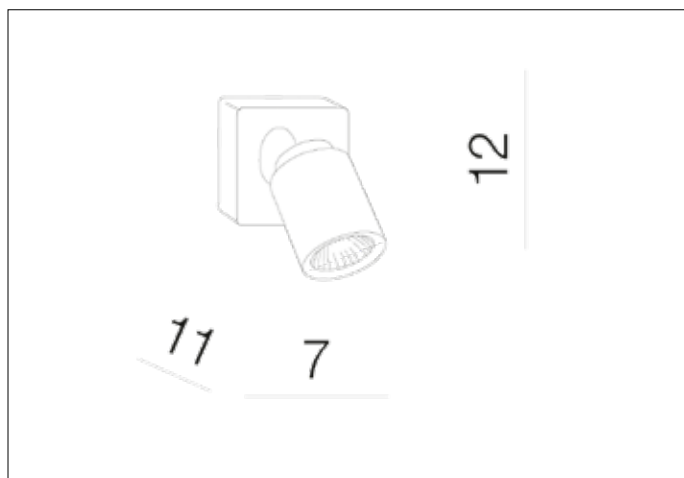

AZzardo[®]
 LIGHTING

 TOMI 1 BLACK
 AZ0681, EAN 5901238406815

Dimensions height / width / length [cm] **Product Specifications**

Product	12 x 7 x 11
Mounting inlet:	N/A x N/A x N/A
Ceiling base:	N/A x N/A x N/A
Shades	7 x 6,4 x N/A

Line	DECORATIVE
Type	Spot
Type of track	N/A
Colour	Black
Material	Aluminium
Light source	1
Type of socket	GU10
Lumens	N/A
Kelvins	N/A
Beam angle	N/A
Dimmable	N/A
CCT	N/A
RGB	N/A
RA	N/A
App remote control	N/A
Remote control	N/A
Voltage	230V
Power	max LED 50W
Switch location	N/A
Protection class	IP20
Tilt	90°
Rotation	340°

Shipping info height / width / length [cm]

BOX 1:	11,5 x 14 x 8
BOX 2:	N/A x N/A x N/A
BOX 3:	N/A x N/A x N/A
Net weight [kg]	0,35
Gross weight [kg]	0,4

Energy efficiency

N/A

 Azzardo Sp. z o.o.
 ul. Strzeszyńska 33 60-479 Poznań,
 NIP: 929-185-75-07