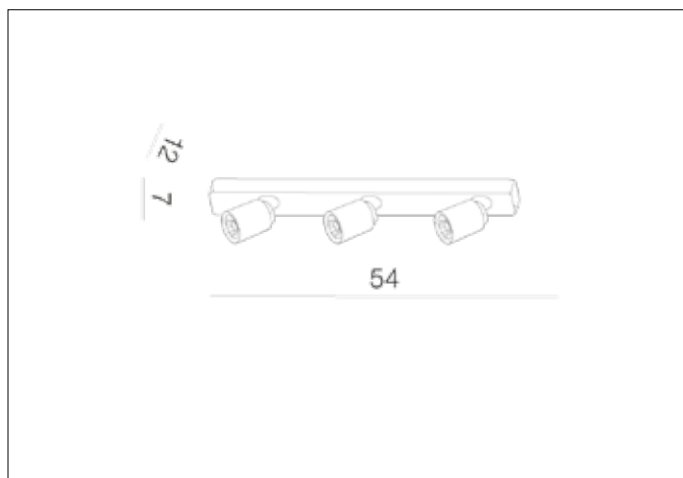

AZzardo[®]
LIGHTING

TOMI 3 BLACK
AZ0680, EAN 5901238406808

Dimensions height / width / length [cm] Product Specifications

Product	12 x 54 x 7
Mounting inlet:	N/A x N/A x N/A
Ceiling base:	3 x 54 x 7
Shades	7 x 6,4 x N/A

Line	DECORATIVE
Type	Spot
Type of track	N/A
Colour	Black
Material	Aluminium
Light source	3
Type of socket	GU10
Lumens	N/A
Kelvins	N/A
Beam angle	N/A
Dimmable	N/A
CCT	N/A
RGB	N/A
RA	N/A
App remote control	N/A
Remote control	N/A
Voltage	230V
Power	max LED 50W
Switch location	N/A
Protection class	IP20
Tilt	90°
Rotation	340°

Shipping info height / width / length [cm]

BOX 1:	12 x 8 x 55
BOX 2:	N/A x N/A x N/A
BOX 3:	N/A x N/A x N/A
Net weight [kg]	1
Gross weight [kg]	1,35

Energy efficiency

Azzardo Sp. z o.o.
ul. Strzeszyńska 33 60-479 Poznań,
NIP: 929-185-75-07