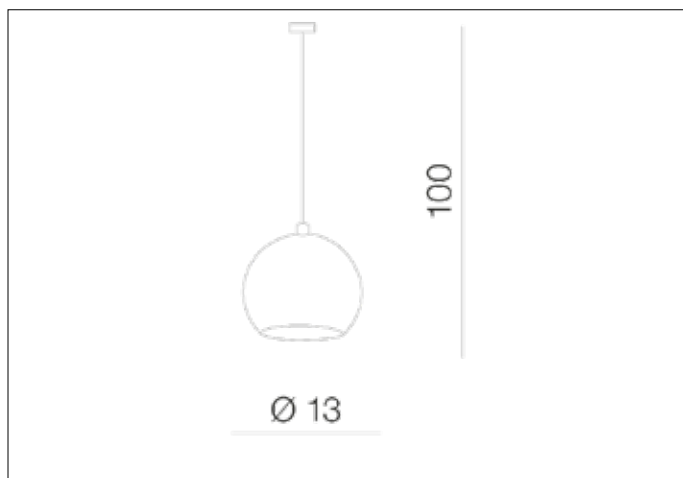

AZzardo[®]
LIGHTING

GULIA 1 CHROM
AZ0641, EAN 5901238406419

Dimensions height / width / length [cm] Product Specifications

Product	100 x 13 x N/A
Mounting inlet:	N/A x N/A x N/A
Ceiling base:	3 x 13 x N/A
Shades	12 x 12 x N/A

Line	DECORATIVE
Type	Pendant
Type of track	N/A
Colour	Chrome
Material	Metal
Light source	1
Type of socket	GU10
Lumens	N/A
Kelvins	N/A
Beam angle	N/A
Dimmable	N/A
CCT	N/A
RGB	N/A
RA	N/A
App remote control	N/A
Remote control	N/A
Voltage	230V
Power	max LED 50W
Switch location	N/A
Protection class	IP20
Tilt	N/A
Rotation	N/A

Shipping info height / width / length [cm]

BOX 1:	19 x 14 x 14
BOX 2:	N/A x N/A x N/A
BOX 3:	N/A x N/A x N/A
Net weight [kg]	0,7
Gross weight [kg]	0,8

Energy efficiency

N/A

Azzardo Sp. z o.o.
ul. Strzeszyńska 33 60-479 Poznań,
NIP: 929-185-75-07