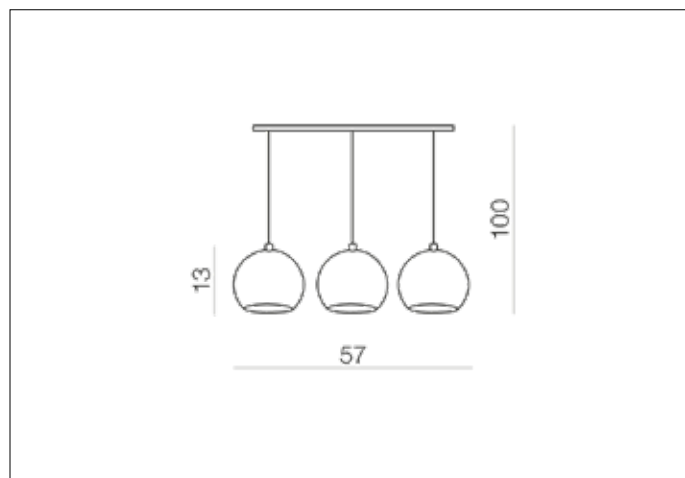

AZzardo[®]
LIGHTING

GULIA 3 CHROM
AZO637, EAN 5901238406372

Dimensions height / width / length [cm] Product Specifications

Product	100 x 57 x 13
Mounting inlet:	N/A x N/A x N/A
Ceiling base:	3 x 57 x 13
Shades	12 x 12 x N/A

Line	DECORATIVE
Type	Pendant
Type of track	N/A
Colour	Chrome
Material	Metal
Light source	3
Type of socket	GU10
Lumens	N/A
Kelvins	N/A
Beam angle	N/A
Dimmable	N/A
CCT	N/A
RGB	N/A
RA	N/A
App remote control	N/A
Remote control	N/A
Voltage	230V
Power	max LED 50W
Switch location	N/A
Protection class	IP20
Tilt	N/A
Rotation	N/A

Shipping info height / width / length [cm]

BOX 1:	22 x 15 x 58,5
BOX 2:	N/A x N/A x N/A
BOX 3:	N/A x N/A x N/A
Net weight [kg]	2,5
Gross weight [kg]	2,8

Energy efficiency

N/A

Azzardo Sp. z o.o.
ul. Strzeszyńska 33 60-479 Poznań,
NIP: 929-185-75-07