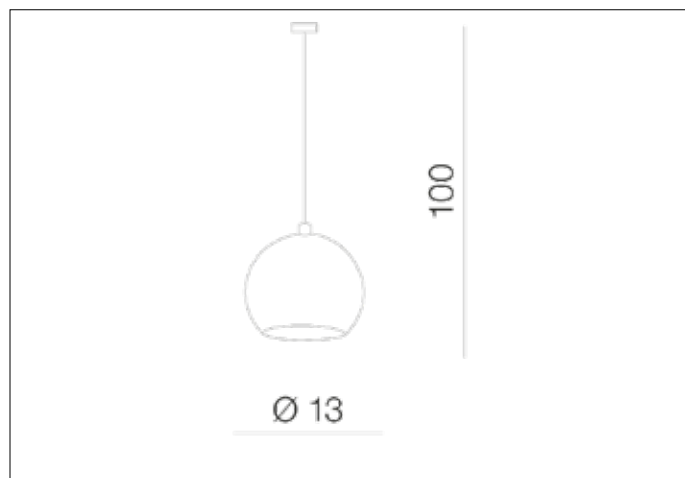

AZzardo[®]
LIGHTING

GULIA 1 BLACK
AZO630, EAN 5901238406303

Dimensions height / width / length [cm] Product Specifications

Product	100 x 13 x N/A
Mounting inlet:	N/A x N/A x N/A
Ceiling base:	3 x 13 x N/A
Shades	12 x 12 x N/A

Line	DECORATIVE
Type	Pendant
Type of track	N/A
Colour	Black
Material	Metal
Light source	1
Type of socket	GU10
Lumens	N/A
Kelvins	N/A
Beam angle	N/A
Dimmable	N/A
CCT	N/A
RGB	N/A
RA	N/A
App remote control	N/A
Remote control	N/A
Voltage	230V
Power	max LED 50W
Switch location	N/A
Protection class	IP20
Tilt	N/A
Rotation	N/A

Shipping info height / width / length [cm]

BOX 1:	19 x 14 x 14
BOX 2:	N/A x N/A x N/A
BOX 3:	N/A x N/A x N/A
Net weight [kg]	0,7
Gross weight [kg]	0,8

Energy efficiency

N/A

Azzardo Sp. z o.o.
ul. Strzeszyńska 33 60-479 Poznań,
NIP: 929-185-75-07