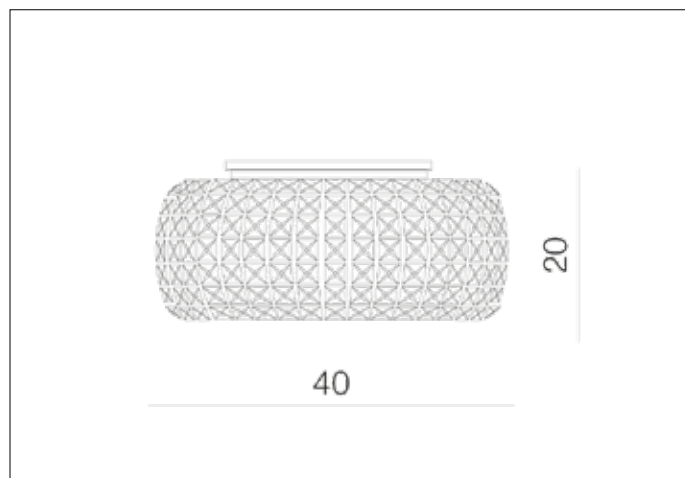

AZzardo[®]
LIGHTING

SOPHIA 5 TOP
AZ0521, EAN 5901238405214

Dimensions height / width / length [cm] Product Specifications

| | |
|-----------------|-----------------|
| Product | 20 x 40 x N/A |
| Mounting inlet: | N/A x N/A x N/A |
| Ceiling base: | N/A x N/A x N/A |
| Shades | N/A x N/A x N/A |

| | |
|--------------------|--------------------------|
| Line | DECORATIVE |
| Type | Top |
| Type of track | N/A |
| Colour | Clear / Crystal |
| Material | Crystal / Metal / Chrome |
| Light source | 5 |
| Type of socket | E14 |
| Lumens | N/A |
| Kelvins | N/A |
| Beam angle | N/A |
| Dimmable | N/A |
| CCT | N/A |
| RGB | N/A |
| RA | N/A |
| App remote control | N/A |
| Remote control | N/A |
| Voltage | 230V |
| Power | max LED 40W |
| Switch location | N/A |
| Protection class | IP20 |
| Tilt | N/A |
| Rotation | N/A |