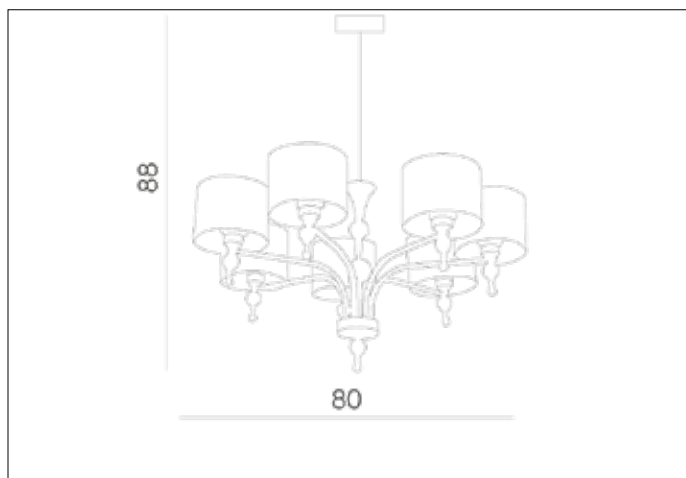

AZzardo[®]
LIGHTING

IMPRESS 7 BLACK
AZ0500, EAN 5901238405009

Dimensions height / width / length [cm] Product Specifications

Product	88 x 80 x N/A
Mounting inlet:	N/A x N/A x N/A
Ceiling base:	4 x 10 x N/A
Shades	30 x 18 x N/A

Line	DECORATIVE
Type	Pendant
Type of track	N/A
Colour	Black
Material	Fabric / Glass / Metal
Light source	7
Type of socket	E27
Lumens	N/A
Kelvins	N/A
Beam angle	N/A
Dimmable	N/A
CCT	N/A
RGB	N/A
RA	N/A
App remote control	N/A
Remote control	N/A
Voltage	230V
Power	max LED 50W
Switch location	N/A
Protection class	IP20
Tilt	N/A
Rotation	N/A

Shipping info height / width / length [cm]

BOX 1:	37 x 40 x 66
BOX 2:	N/A x N/A x N/A
BOX 3:	N/A x N/A x N/A
Net weight [kg]	5,2
Gross weight [kg]	5,8

Energy efficiency

N/A

Azzardo Sp. z o.o.
ul. Strzeszyńska 33 60-479 Poznań,
NIP: 929-185-75-07