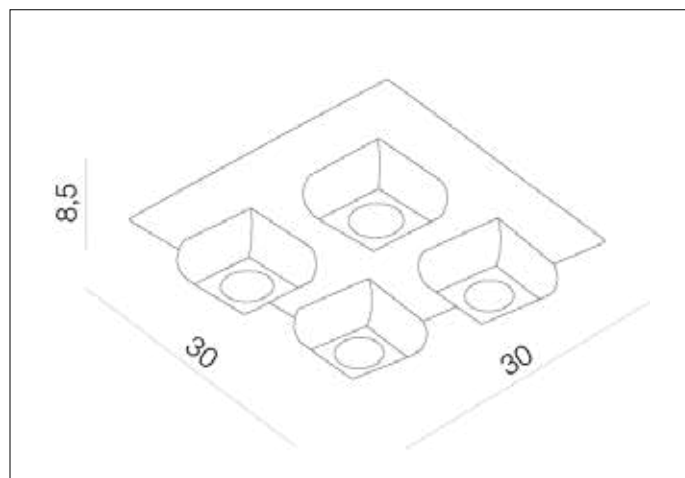

### Dimensions height / width / length [cm] Product Specifications

Product	8,5 x 30 x 30
Mounting inlet:	N/A x N/A x N/A
Ceiling base:	N/A x N/A x N/A
Shades	4,5 x 8,5 x N/A

Line	DECORATIVE
Type	Top
Type of track	N/A
Colour	Clear / Chrome
Material	Metal / Glass
Light source	4
Type of socket	G9
Lumens	N/A
Kelvins	N/A
Beam angle	N/A
Dimmable	N/A
CCT	N/A
RGB	N/A
RA	N/A
App remote control	N/A
Remote control	N/A
Voltage	230V
Power	max LED 40W
Switch location	N/A
Protection class	IP20
Tilt	N/A
Rotation	N/A

### Shipping info height / width / length [cm]

BOX 1:	12 x 33 x 33
BOX 2:	N/A x N/A x N/A
BOX 3:	N/A x N/A x N/A
Net weight [kg]	2,7
Gross weight [kg]	3