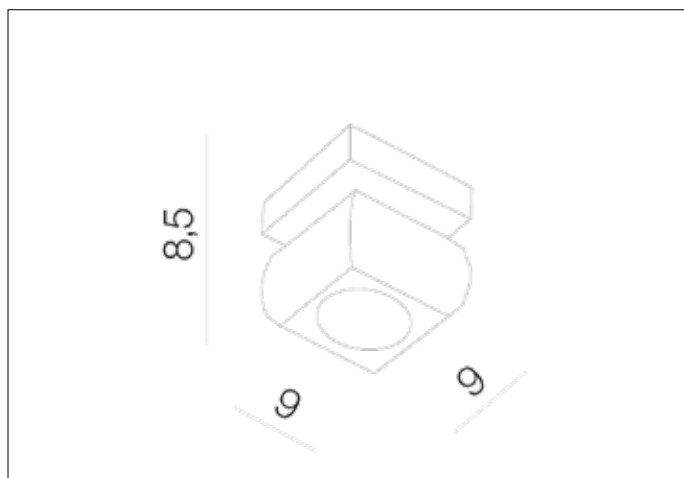

AZzardo[®]
LIGHTING

RUBIC 1 TOP
AZO489, EAN 5901238404897

Dimensions height / width / length [cm] Product Specifications

| | |
|-----------------|-----------------|
| Product | 8,5 x 9 x N/A |
| Mounting inlet: | N/A x N/A x N/A |
| Ceiling base: | N/A x N/A x N/A |
| Shades | 4,5 x 8,5 x N/A |

| | |
|--------------------|----------------|
| Line | DECORATIVE |
| Type | Top |
| Type of track | N/A |
| Colour | Clear / Chrome |
| Material | Metal / Glass |
| Light source | 1 |
| Type of socket | G9 |
| Lumens | N/A |
| Kelvins | N/A |
| Beam angle | N/A |
| Dimmable | N/A |
| CCT | N/A |
| RGB | N/A |
| RA | N/A |
| App remote control | N/A |
| Remote control | N/A |
| Voltage | 230V |
| Power | max LED 40W |
| Switch location | N/A |
| Protection class | IP20 |
| Tilt | N/A |
| Rotation | N/A |