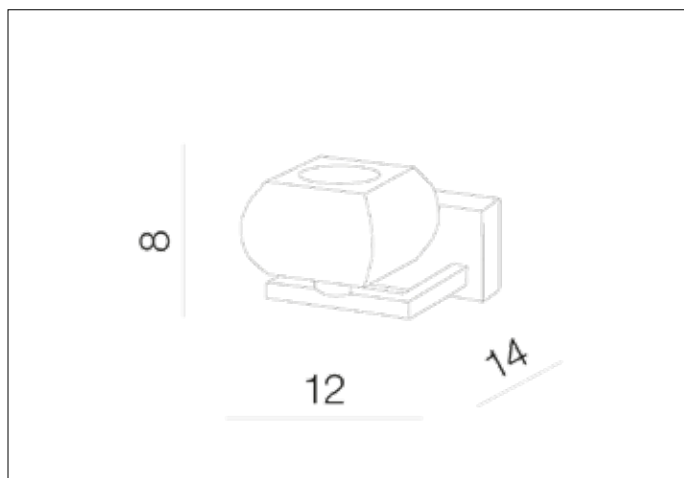

AZzardo[®]
LIGHTING

RUBIC 1 WALL
AZO488, EAN 5901238404880

Dimensions height / width / length [cm] Product Specifications

Product	8 x 12 x 14
Mounting inlet:	N/A x N/A x N/A
Ceiling base:	N/A x N/A x N/A
Shades	4,5 x 8,5 x N/A

Line	DECORATIVE
Type	Wall
Type of track	N/A
Colour	Clear / Chrome
Material	Metal / Glass
Light source	1
Type of socket	G9
Lumens	N/A
Kelvins	N/A
Beam angle	N/A
Dimmable	N/A
CCT	N/A
RGB	N/A
RA	N/A
App remote control	N/A
Remote control	N/A
Voltage	230V
Power	max LED 40W
Switch location	N/A
Protection class	IP20
Tilt	N/A
Rotation	N/A

Shipping info height / width / length [cm]

BOX 1:	15 x 16 x 13
BOX 2:	N/A x N/A x N/A
BOX 3:	N/A x N/A x N/A
Net weight [kg]	0,8
Gross weight [kg]	0,9

Energy efficiency

Azzardo Sp. z o.o.
ul. Strzeszyńska 33 60-479 Poznań,
NIP: 929-185-75-07