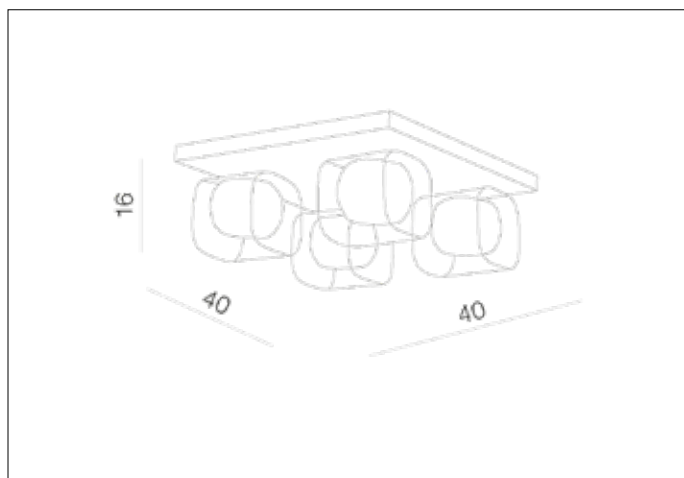

AZzardo[®]
LIGHTING

HAPPY 4 TOP
AZO485, EAN 5901238404859

Dimensions height / width / length [cm] Product Specifications

Product	16 x 40 x 40
Mounting inlet:	N/A x N/A x N/A
Ceiling base:	N/A x N/A x N/A
Shades	12 x 12 x 12

Line	DECORATIVE
Type	Top
Type of track	N/A
Colour	Chrome
Material	Glass / Metal
Light source	4
Type of socket	G9
Lumens	N/A
Kelvins	N/A
Beam angle	N/A
Dimmable	N/A
CCT	N/A
RGB	N/A
RA	N/A
App remote control	N/A
Remote control	N/A
Voltage	230V
Power	max LED 40W
Switch location	N/A
Protection class	IP20
Tilt	N/A
Rotation	N/A

Shipping info height / width / length [cm]

BOX 1:	25 x 42 x 42
BOX 2:	N/A x N/A x N/A
BOX 3:	N/A x N/A x N/A
Net weight [kg]	3,6
Gross weight [kg]	4

Energy efficiency

N/A

Azzardo Sp. z o.o.
ul. Strzeszyńska 33 60-479 Poznań,
NIP: 929-185-75-07