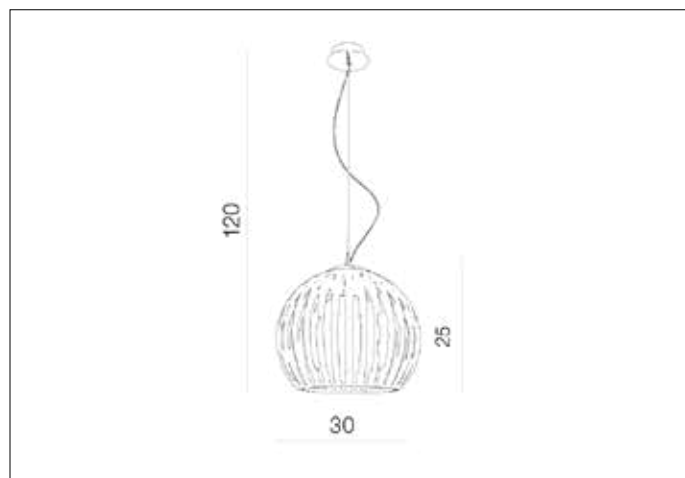

AZzardo[®]
LIGHTING

ARCADA M BLACK
AZO363, EAN 5901238403630

Dimensions height / width / length [cm] Product Specifications

Product	120 x 30 x N/A
Mounting inlet:	N/A x N/A x N/A
Ceiling base:	2,5 x 12 x N/A
Shades	25 x 30 x N/A

Line	DECORATIVE
Type	Pendant
Type of track	N/A
Colour	Black
Material	Acryl / Metal
Light source	1
Type of socket	E27
Lumens	N/A
Kelvins	N/A
Beam angle	N/A
Dimmable	N/A
CCT	N/A
RGB	N/A
RA	N/A
App remote control	N/A
Remote control	N/A
Voltage	230V
Power	max LED 40W
Switch location	N/A
Protection class	IP20
Tilt	N/A
Rotation	N/A

Shipping info height / width / length [cm]

BOX 1:	27 x 34 x 31
BOX 2:	N/A x N/A x N/A
BOX 3:	N/A x N/A x N/A
Net weight [kg]	1,5
Gross weight [kg]	1,7

Energy efficiency

N/A

Azzardo Sp. z o.o.
ul. Strzeszyńska 33 60-479 Poznań,
NIP: 929-185-75-07