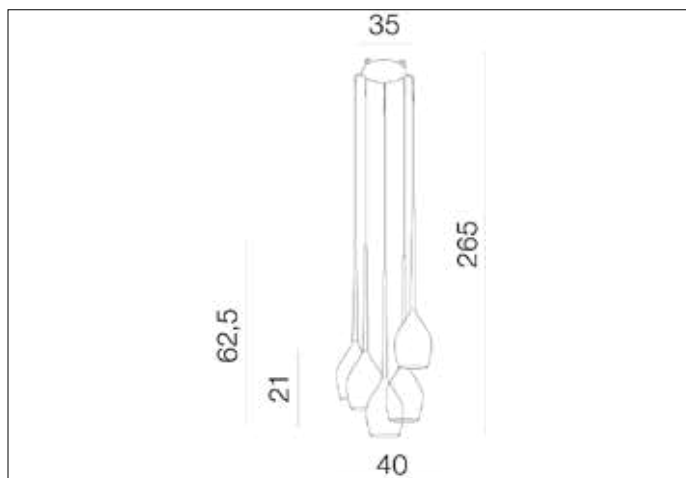

AZzardo[®]
LIGHTING

IZZA 5 BLACK
AZ0312, EAN 5901238403128

Dimensions height / width / length [cm] Product Specifications

Product	265 x 40 x N/A
Mounting inlet:	N/A x N/A x N/A
Ceiling base:	6 x 28 x N/A
Shades	21 x 13 x N/A

Line	DECORATIVE
Type	Pendant
Type of track	N/A
Colour	Shiny Black
Material	Glass / Metal
Light source	5
Type of socket	E14
Lumens	N/A
Kelvins	N/A
Beam angle	N/A
Dimmable	N/A
CCT	N/A
RGB	N/A
RA	N/A
App remote control	N/A
Remote control	N/A
Voltage	230V
Power	max LED 50W
Switch location	N/A
Protection class	IP20
Tilt	N/A
Rotation	N/A

Shipping info height / width / length [cm]

BOX 1:	41 x 38 x 51
BOX 2:	N/A x N/A x N/A
BOX 3:	N/A x N/A x N/A
Net weight [kg]	7,3
Gross weight [kg]	8,1

Energy efficiency

Azzardo Sp. z o.o.
ul. Strzeszyńska 33 60-479 Poznań,
NIP: 929-185-75-07